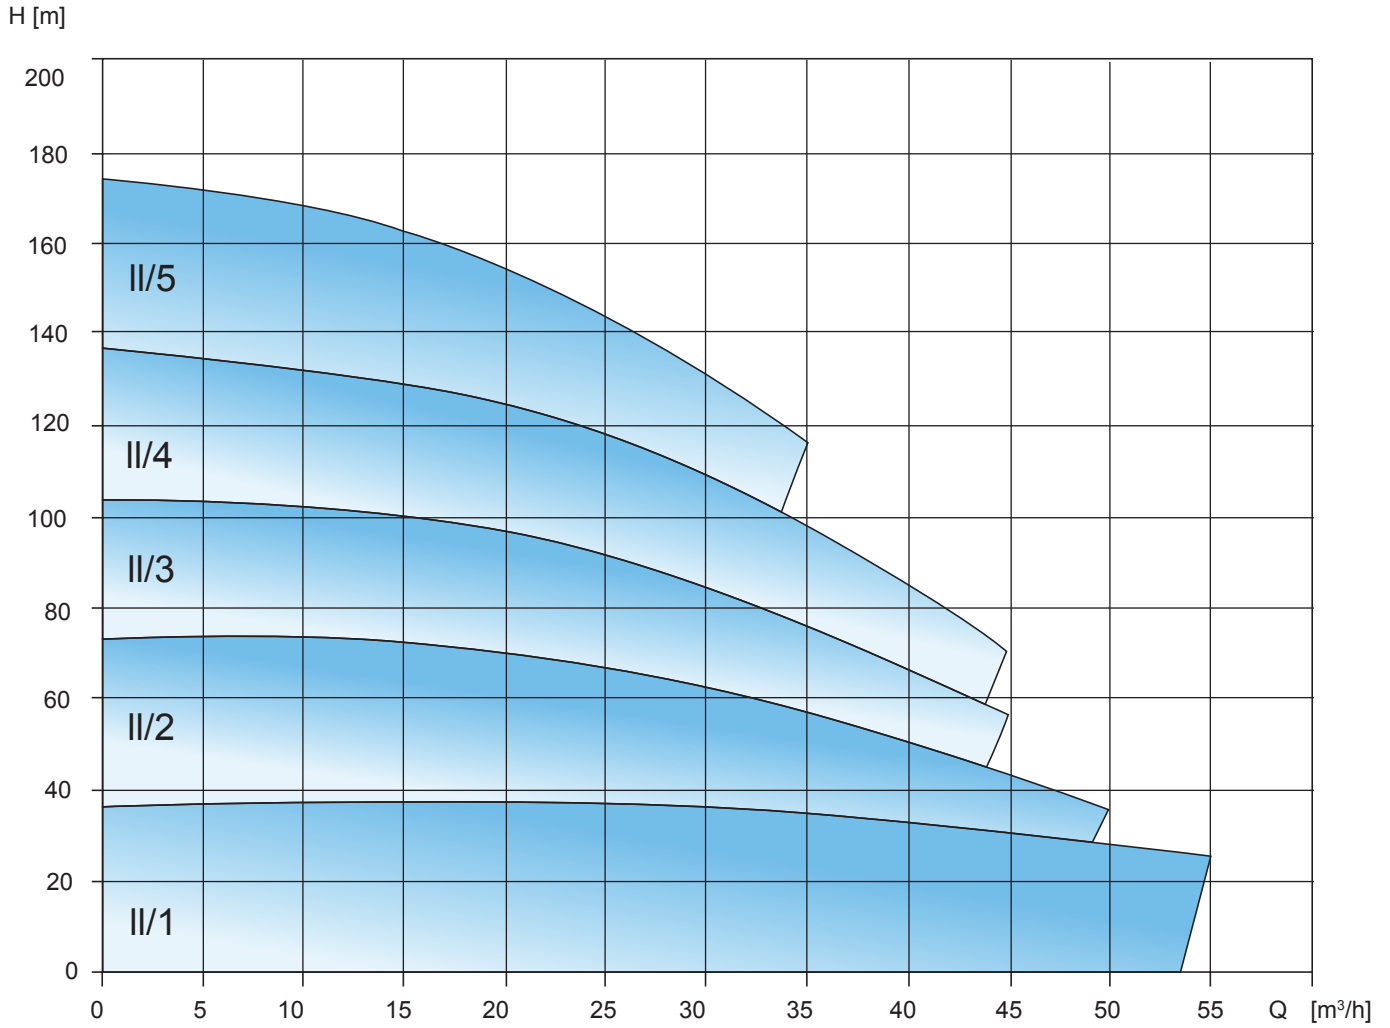

Contra I

Contra

Progressive Cavity Pumps

**Shanley Pump
& Equipment, Inc.**
2525 S. Clearbrook Drive
Arlington Heights, IL 60005
P: (847) 439-9200
F: (847) 439-9388
www.shanleypump.com

Contra II

Contra

Progressive Cavity Pumps