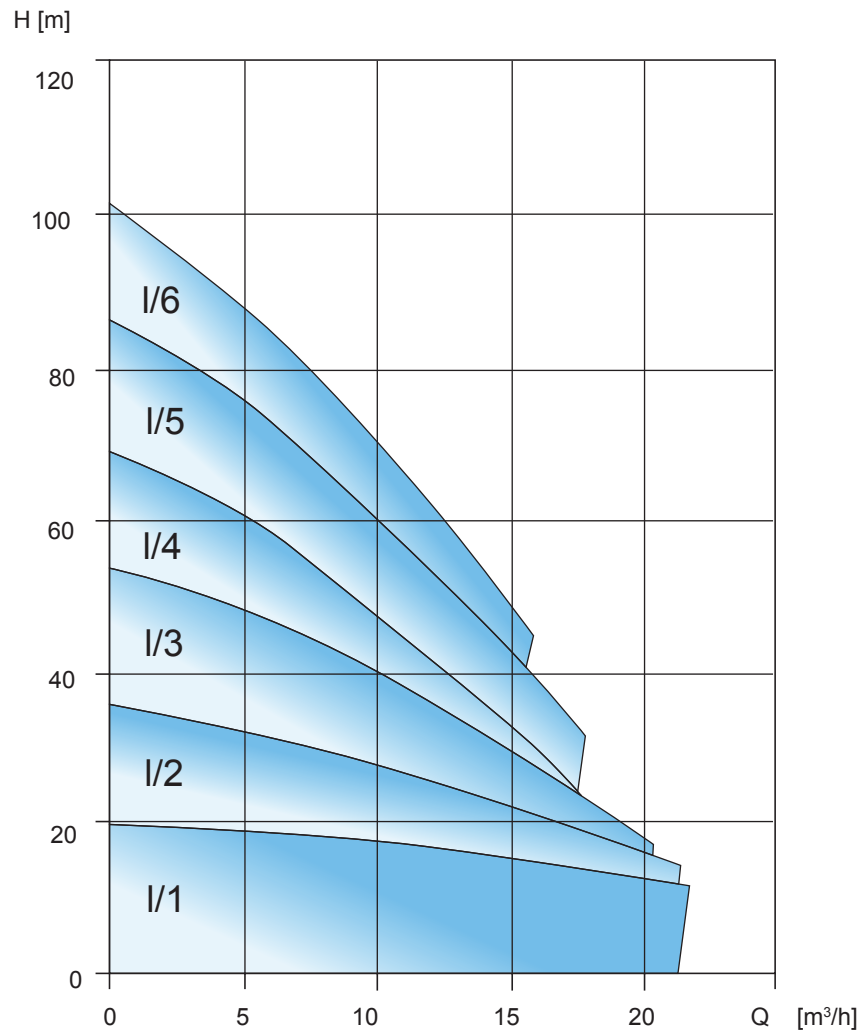

Contra I

Contra

Progressive Cavity Pumps

**Shanley Pump
& Equipment, Inc.**
2525 S. Clearbrook Drive
Arlington Heights, IL 60005
P: (847) 439-9200
F: (847) 439-9388
www.shanleypump.com

Contra II

Contra

Progressive Cavity Pumps