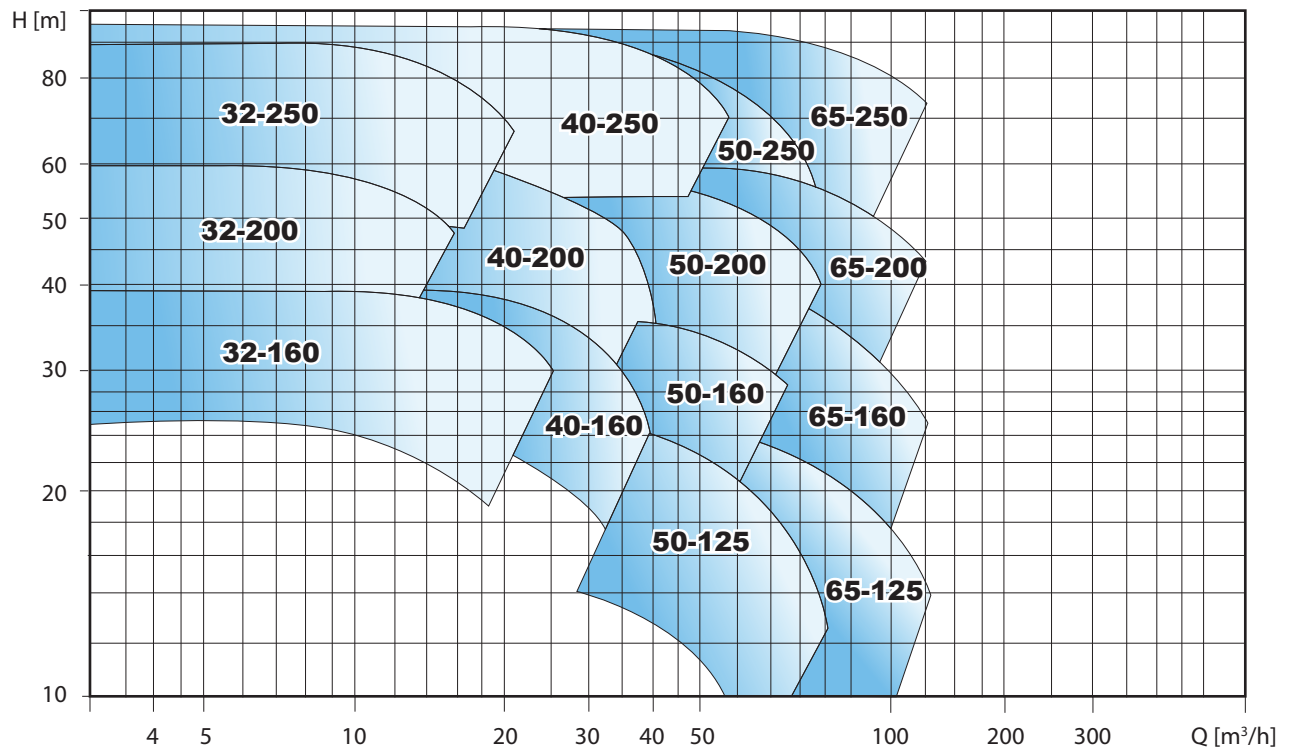

1450 RPM Performance Curve

2900 RPM Performance Curve

MAXANA

Single-Stage Process Pumps

Shanley Pump & Equipment, Inc.
 2525 S. Clearbrook Drive
 Arlington Heights, IL 60005
 P: (847) 439-9200
 F: (847) 439-9388
www.shanleypump.com