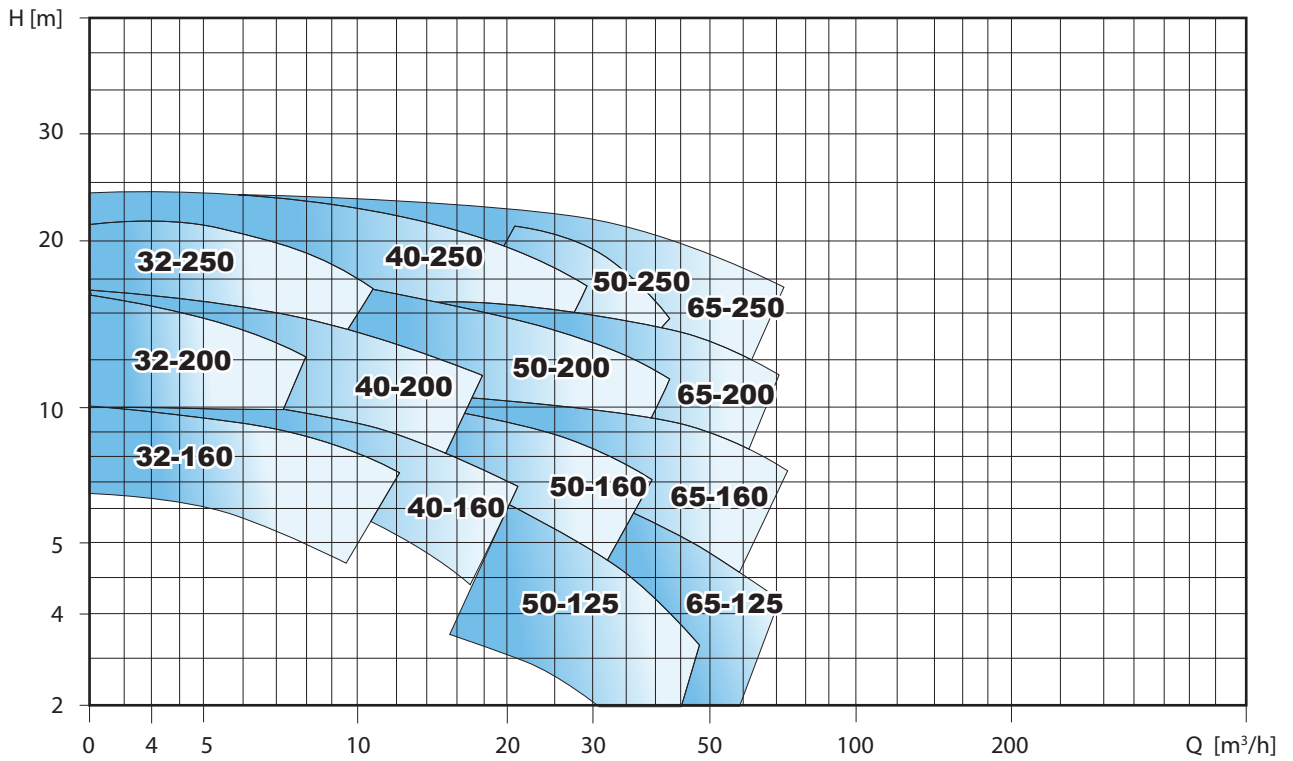

1450 RPM Performance Curve

2900 RPM Performance Curve

MAXANA

Single-Stage Process Pumps

Shanley Pump & Equipment, Inc.
 2525 S. Clearbrook Drive
 Arlington Heights, IL 60005
 P: (847) 439-9200
 F: (847) 439-9388
www.shanleypump.com