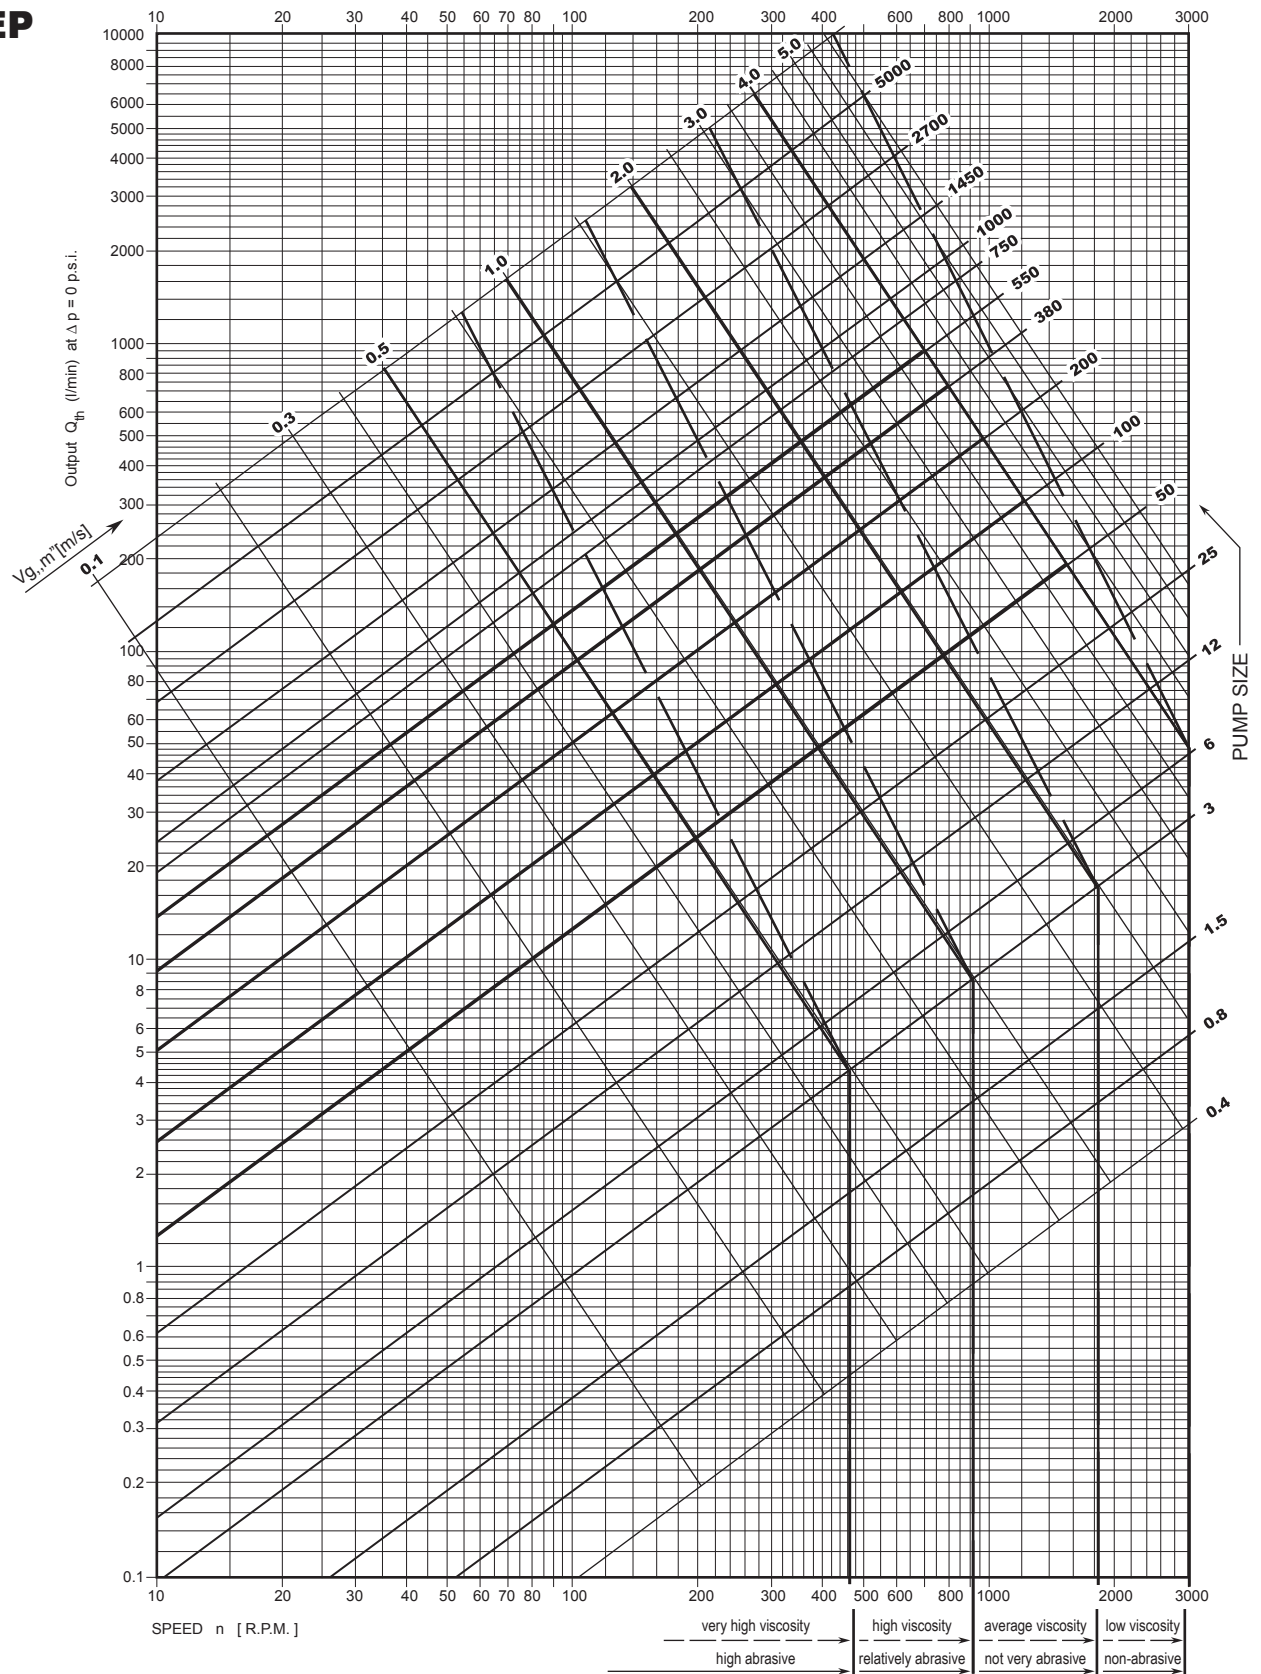

ISEP

ISEP

Progressive Cavity Pumps

Shanley Pump & Equipment, Inc.
 2525 S. Clearbrook Drive
 Arlington Heights, IL 60005
 P: (847) 439-9200
 F: (847) 439-9388
www.shanleypump.com