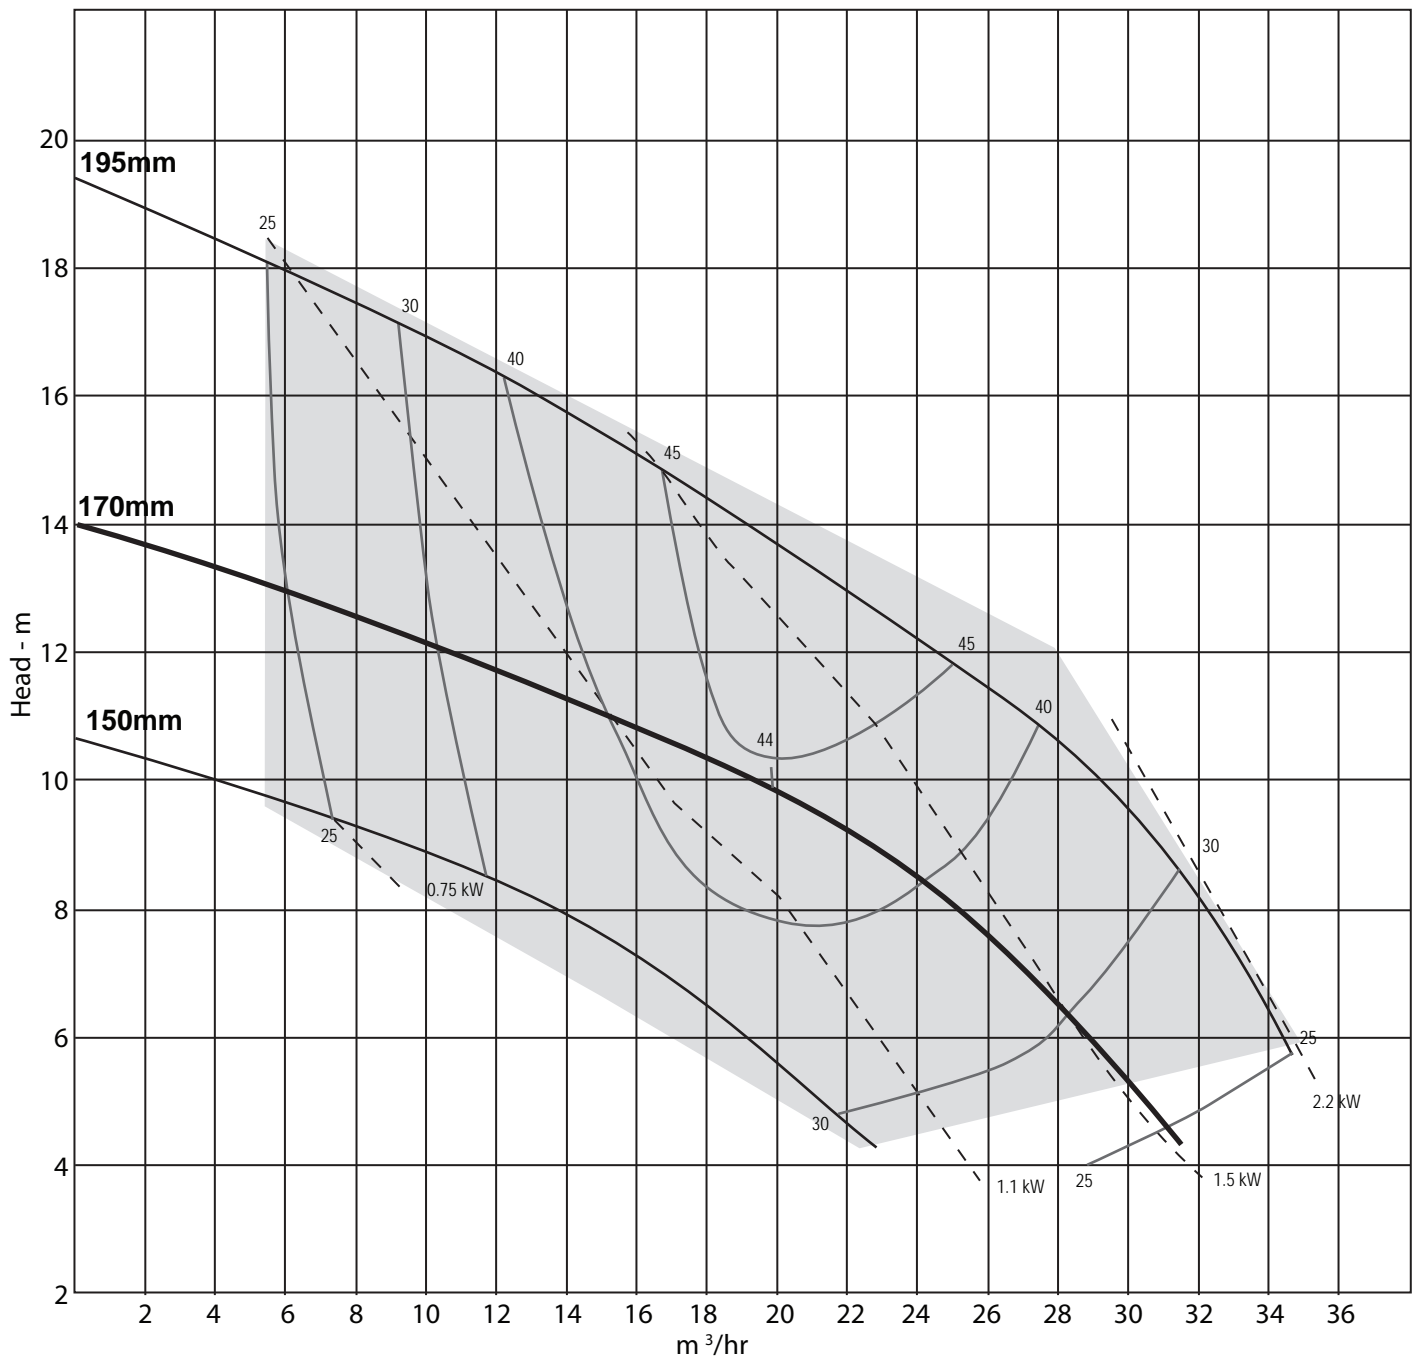

SIZE: PVDF - 45
Speed: 3550 RPM

CITADEL

Chemical Process Pumps

Shanley Pump & Equipment, Inc.
2525 S. Clearbrook Drive
Arlington Heights, IL 60005
P: (847) 439-9200
F: (847) 439-9388
www.shanleypump.com