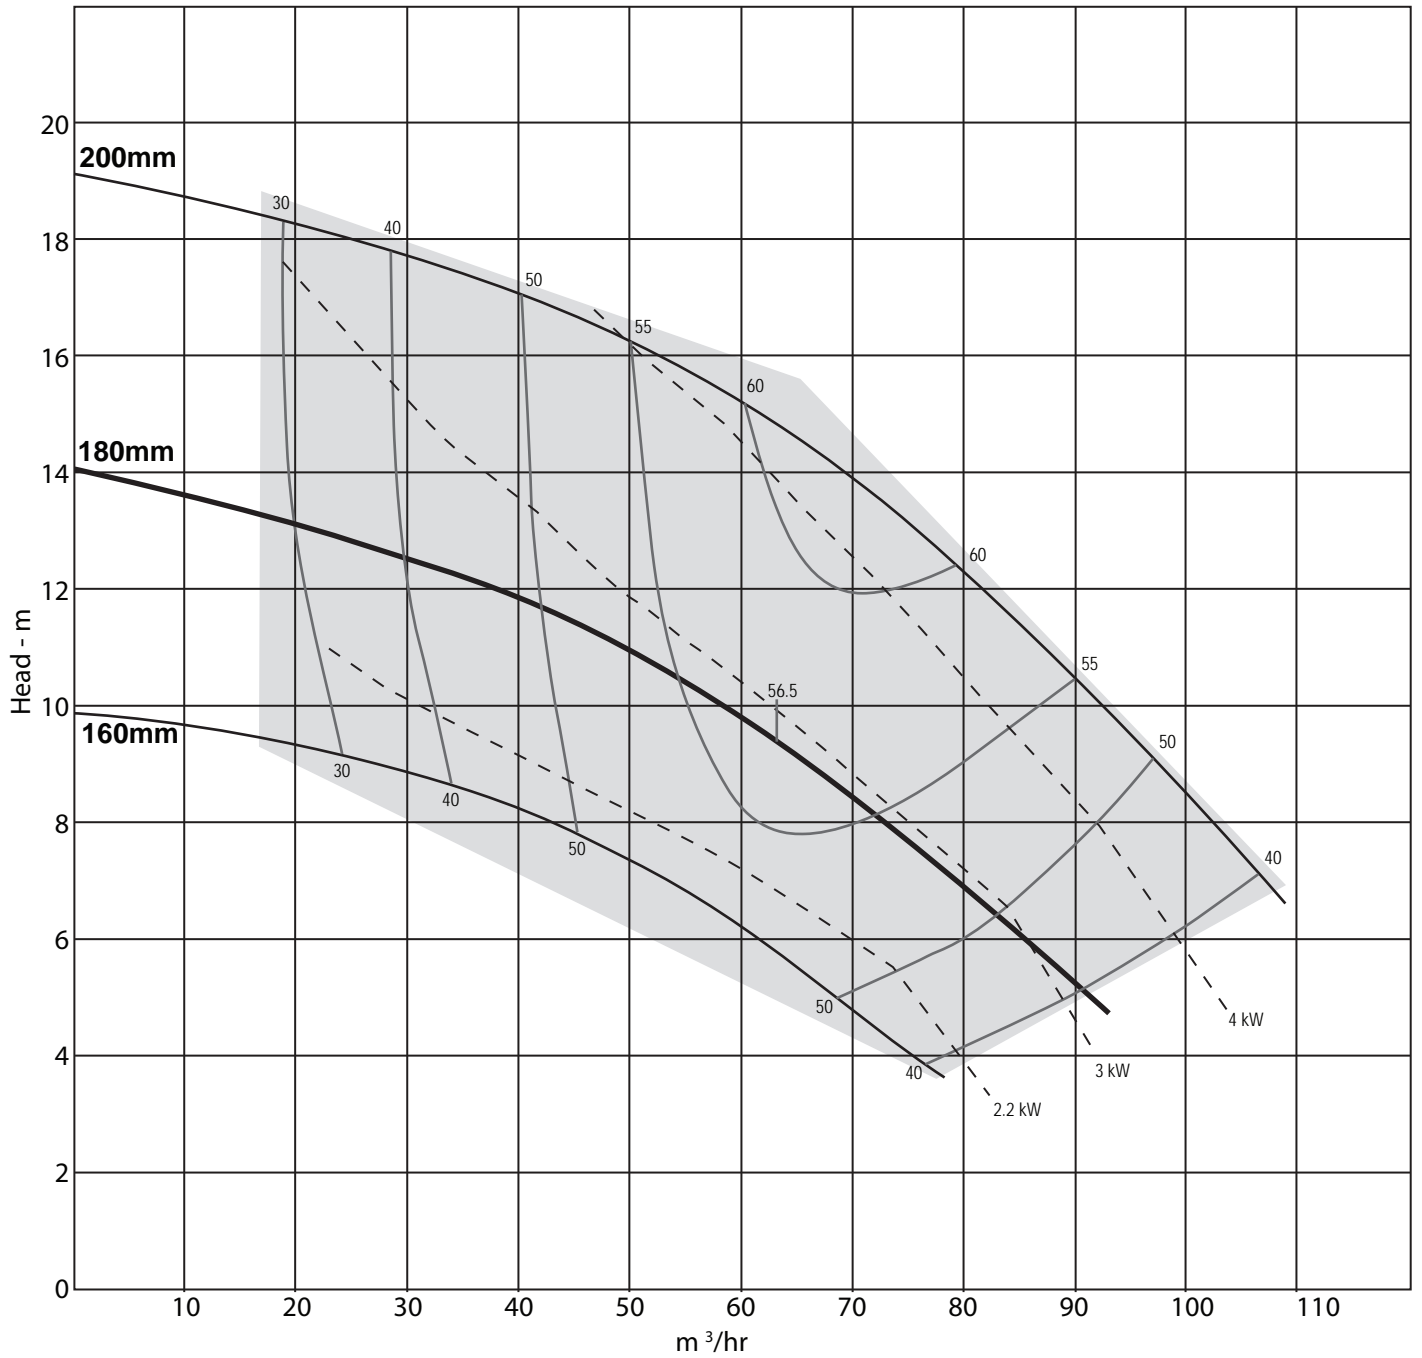

Ø Shows Best Efficiency Point
Efficiency & Power Variation Should BE + 5%

SIZE: PVDF - 70
Speed: 3550 RPM

CITADEL

Chemical Process Pumps

Shanley Pump & Equipment, Inc.
2525 S. Clearbrook Drive
Arlington Heights, IL 60005
P: (847) 439-9200
F: (847) 439-9388
www.shanleypump.com