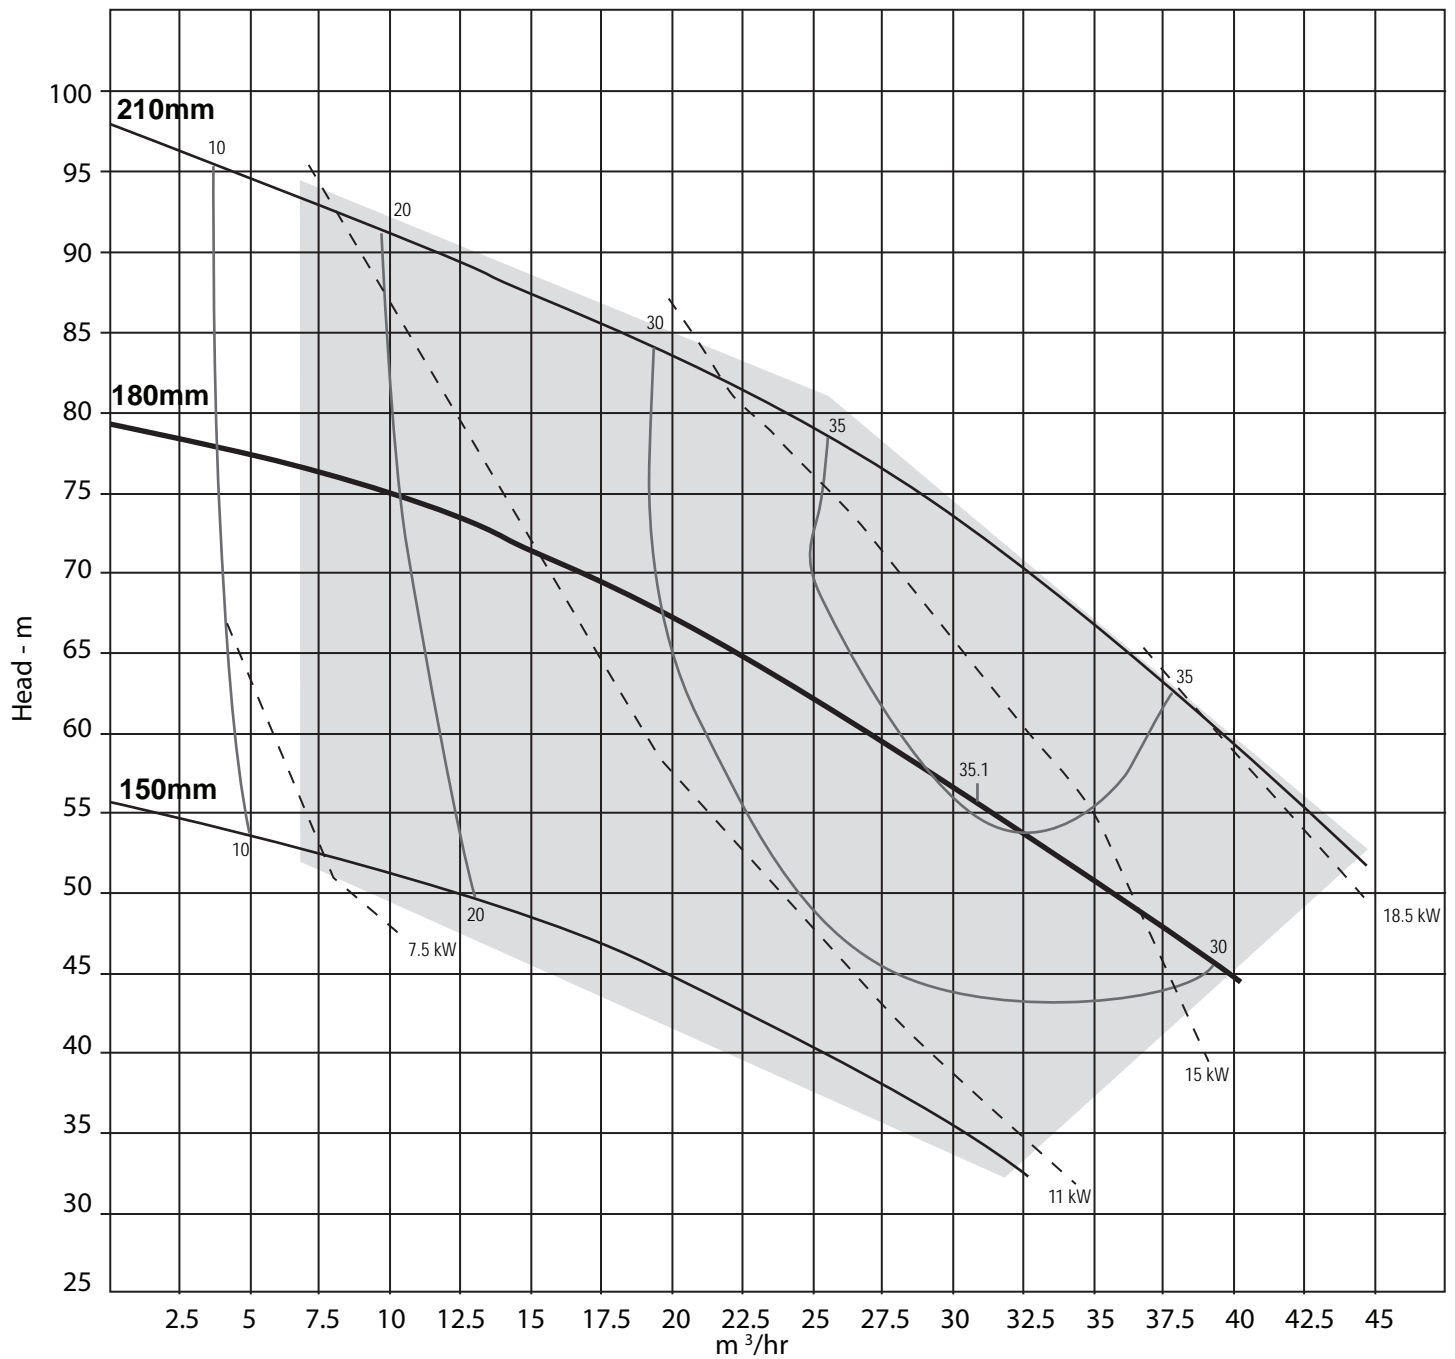

SIZE: PVDF - 30
Speed: 3550 RPM

CITADEL

Chemical Process Pumps

Shanley Pump & Equipment, Inc.
2525 S. Clearbrook Drive
Arlington Heights, IL 60005
P: (847) 439-9200
F: (847) 439-9388
www.shanleypump.com