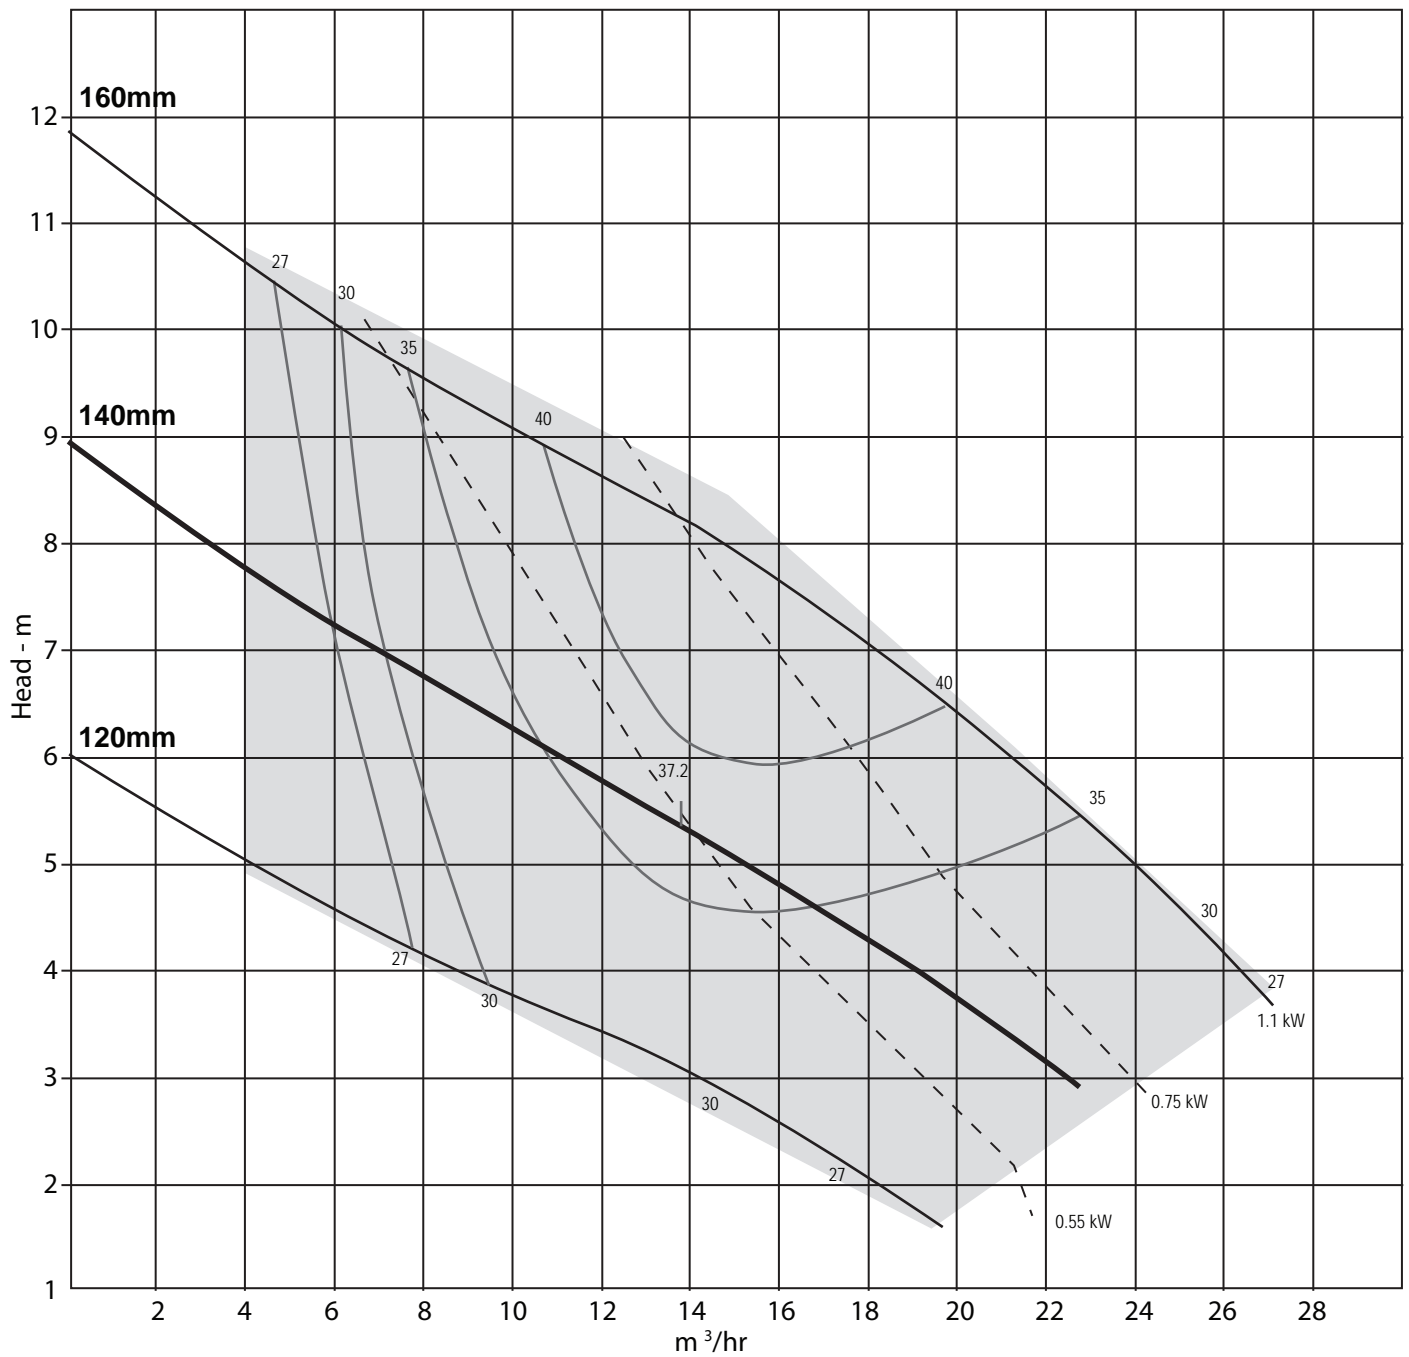

ø Shows Best Efficiency Point
Efficiency & Power Variation Should BE + 5%

SIZE: PVDF - 35
Speed: 3550 RPM

CITADEL

Chemical Process Pumps

Shanley Pump & Equipment, Inc.
2525 S. Clearbrook Drive
Arlington Heights, IL 60005
P: (847) 439-9200
F: (847) 439-9388
www.shanleypump.com