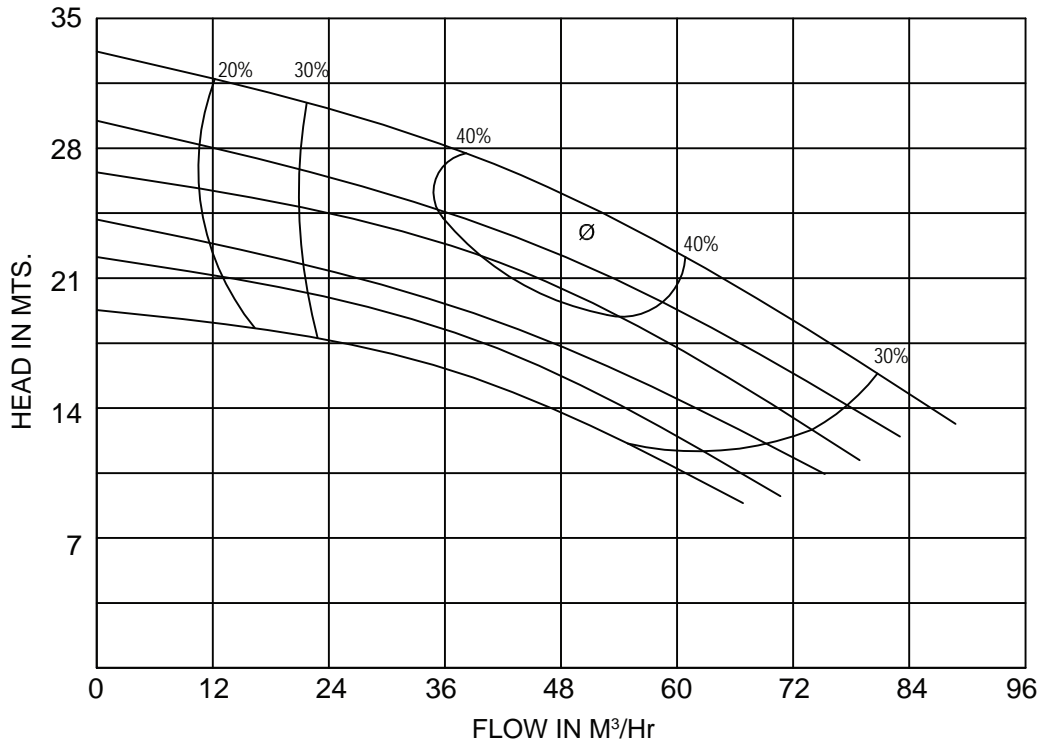

Ø Shows Best Efficiency Point
Efficiency & Power Variation Should BE + 5%

SIZE: PVDF - 70
Speed: 3550 RPM

CITADEL

Chemical Process Pumps

Shanley Pump & Equipment, Inc.
2525 S. Clearbrook Drive
Arlington Heights, IL 60005
P: (847) 439-9200
F: (847) 439-9388
www.shanleypump.com