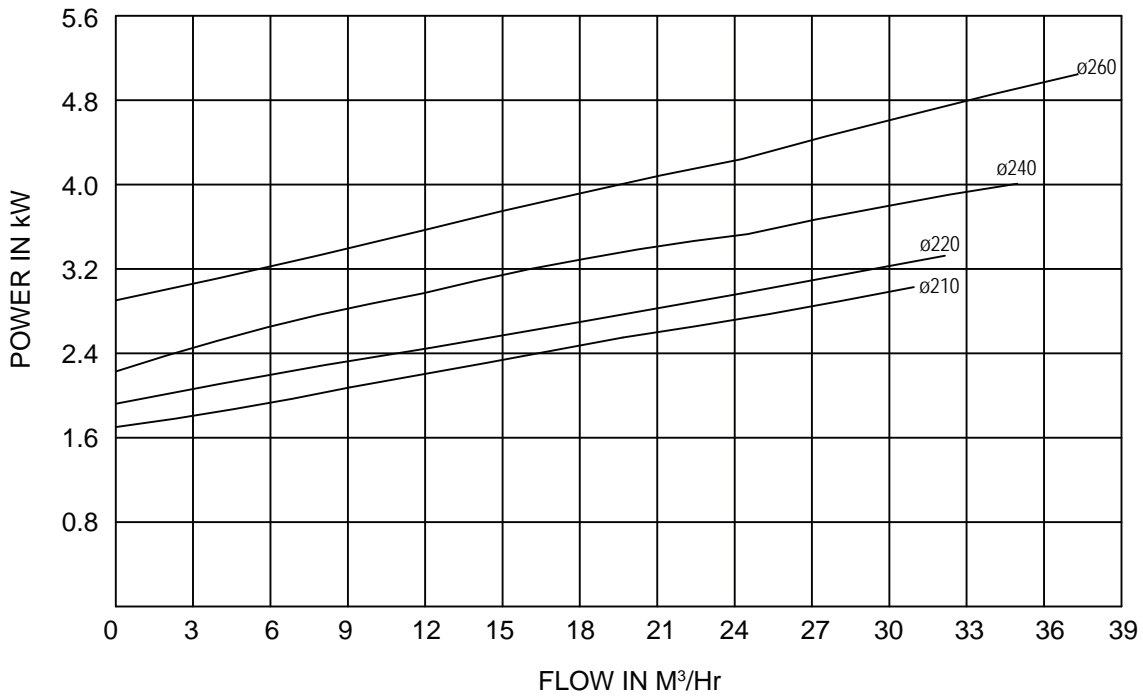

SIZE: PVDF - 25
Speed: 3550 RPM

CITADEL

Chemical Process Pumps

Shanley Pump
 & Equipment, Inc.
 2525 S. Clearbrook Drive
 Arlington Heights, IL 60005
 P: (847) 439-9200
 F: (847) 439-9388
www.shanleypump.com

ø Shows Best Efficiency Point
Efficiency & Power Variation Should BE + 5%

SIZE: PVDF - 35
Speed: 3550 RPM

CITADEL

Chemical Process Pumps

Shanley Pump & Equipment, Inc.
2525 S. Clearbrook Drive
Arlington Heights, IL 60005
P: (847) 439-9200
F: (847) 439-9388
www.shanleypump.com