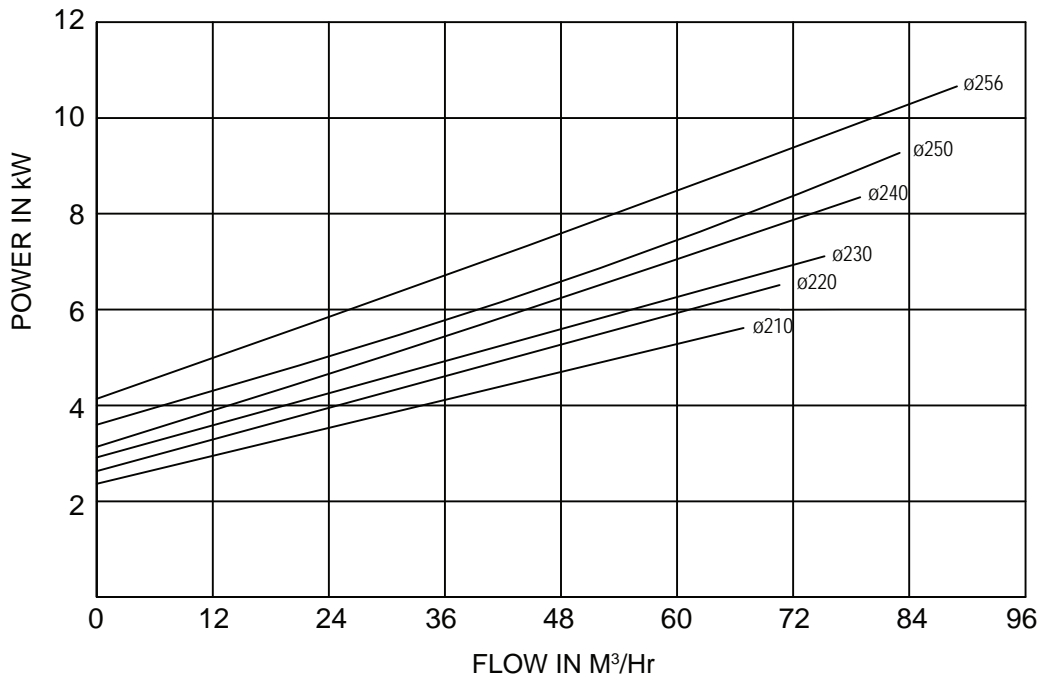

Ø Shows Best Efficiency Point
Efficiency & Power Variation Should BE + 5%

SIZE: PVDF - 70
Speed: 3550 RPM

CITADEL

Chemical Process Pumps

Shanley Pump & Equipment, Inc.
2525 S. Clearbrook Drive
Arlington Heights, IL 60005
P: (847) 439-9200
F: (847) 439-9388
www.shanleypump.com