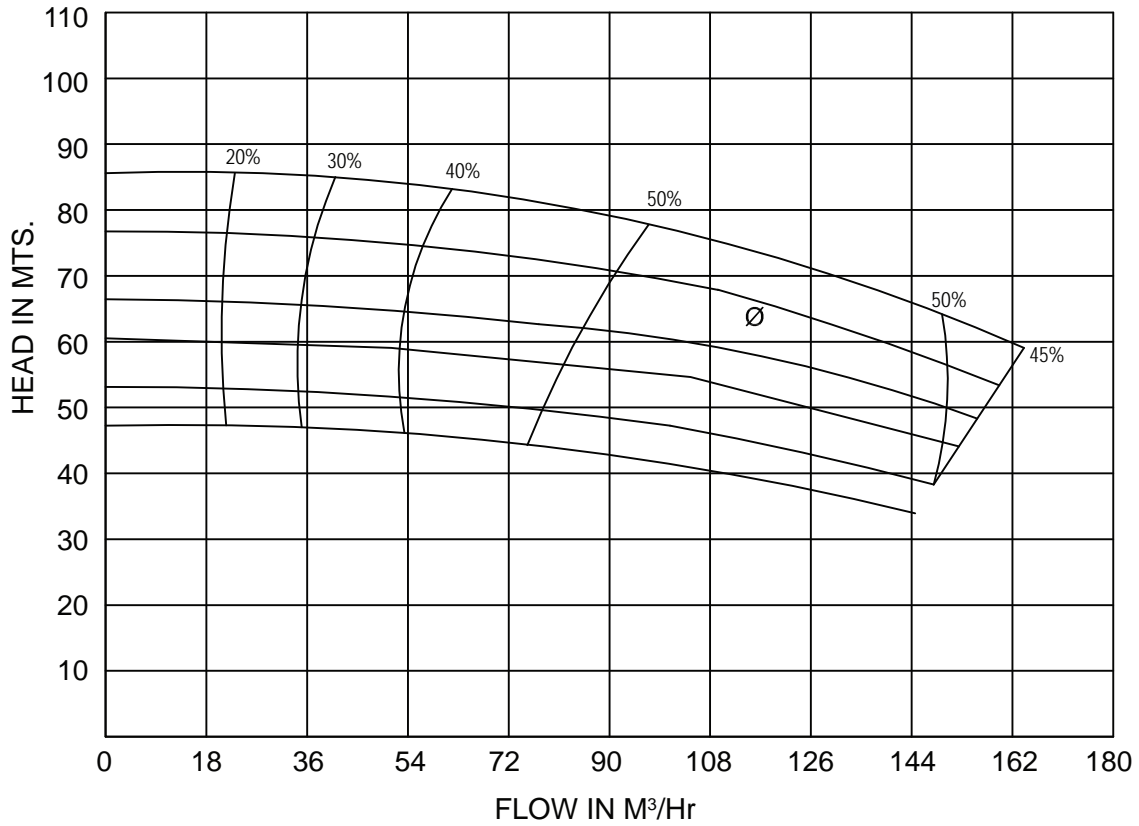

Ø Shows Best Efficiency Point
Efficiency & Power Variation Should BE + 5%

SIZE: PVDF - 110
Speed: 3550 RPM

CITADEL

Chemical Process Pumps

Shanley Pump & Equipment, Inc.
2525 S. Clearbrook Drive
Arlington Heights, IL 60005
P: (847) 439-9200
F: (847) 439-9388
www.shanleypump.com