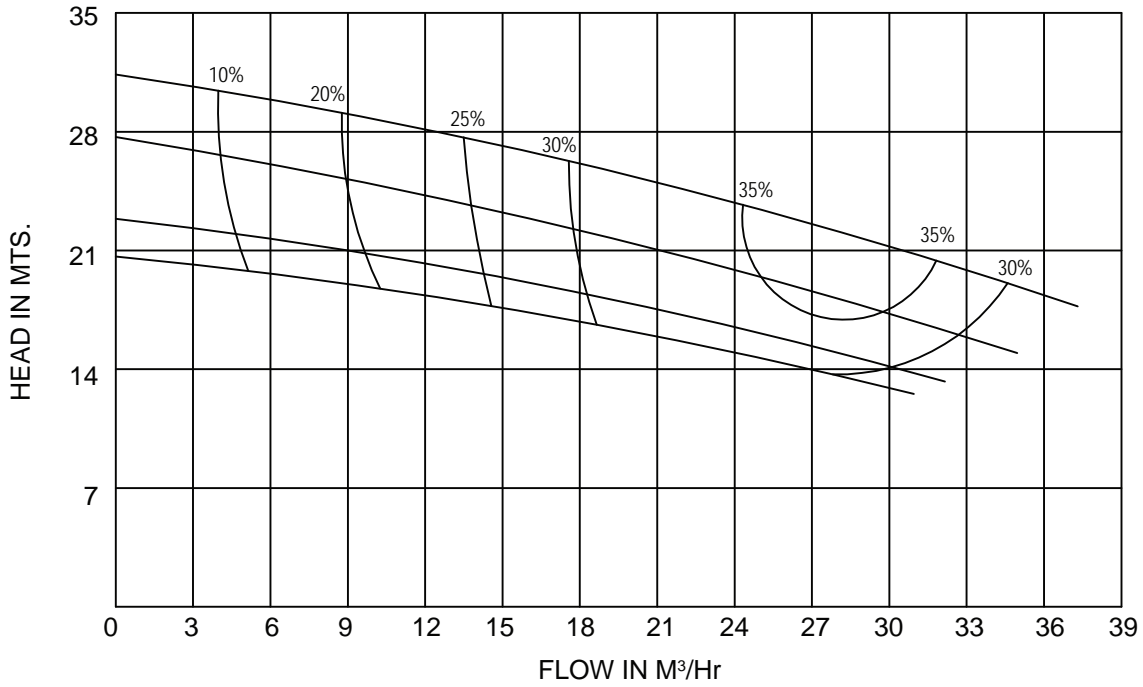

SIZE: PVDF - 25
Speed: 3550 RPM

CITADEL

Chemical Process Pumps

Shanley Pump
 & Equipment, Inc.
 2525 S. Clearbrook Drive
 Arlington Heights, IL 60005
 P: (847) 439-9200
 F: (847) 439-9388
www.shanleypump.com

ø Shows Best Efficiency Point
Efficiency & Power Variation Should BE + 5%

SIZE: PVDF - 35
Speed: 3550 RPM

CITADEL

Chemical Process Pumps

Shanley Pump & Equipment, Inc.
2525 S. Clearbrook Drive
Arlington Heights, IL 60005
P: (847) 439-9200
F: (847) 439-9388
www.shanleypump.com