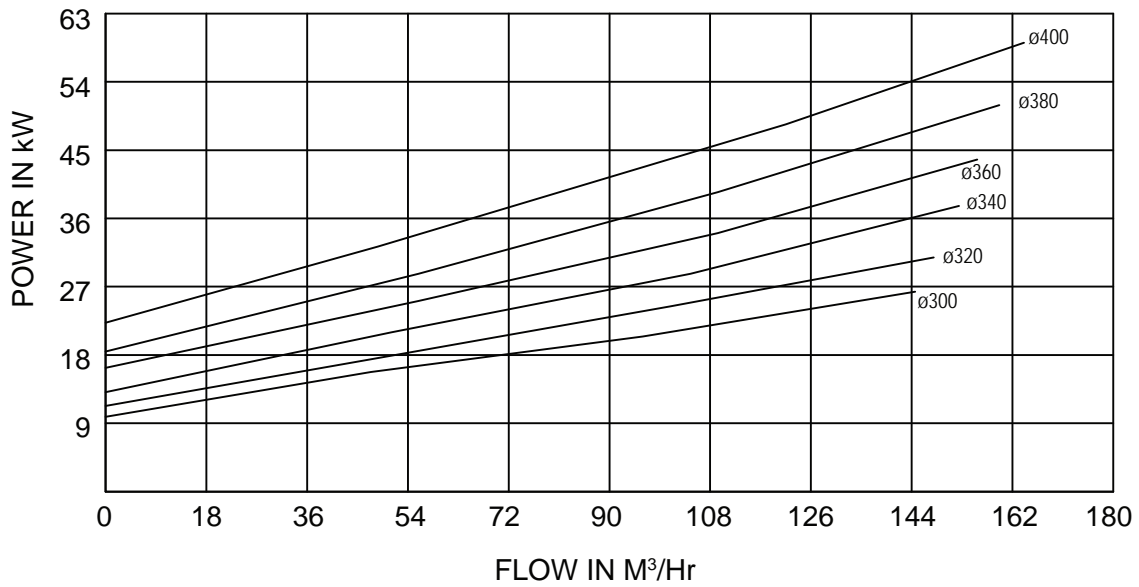

Ø Shows Best Efficiency Point
Efficiency & Power Variation Should BE + 5%

SIZE: PVDF - 70
Speed: 3550 RPM

CITADEL

Chemical Process Pumps

Shanley Pump & Equipment, Inc.
2525 S. Clearbrook Drive
Arlington Heights, IL 60005
P: (847) 439-9200
F: (847) 439-9388
www.shanleypump.com

Ø Shows Best Efficiency Point
Efficiency & Power Variation Should BE + 5%

SIZE: PVDF - 110
Speed: 3550 RPM

CITADEL

Chemical Process Pumps

Shanley Pump & Equipment, Inc.
2525 S. Clearbrook Drive
Arlington Heights, IL 60005
P: (847) 439-9200
F: (847) 439-9388
www.shanleypump.com