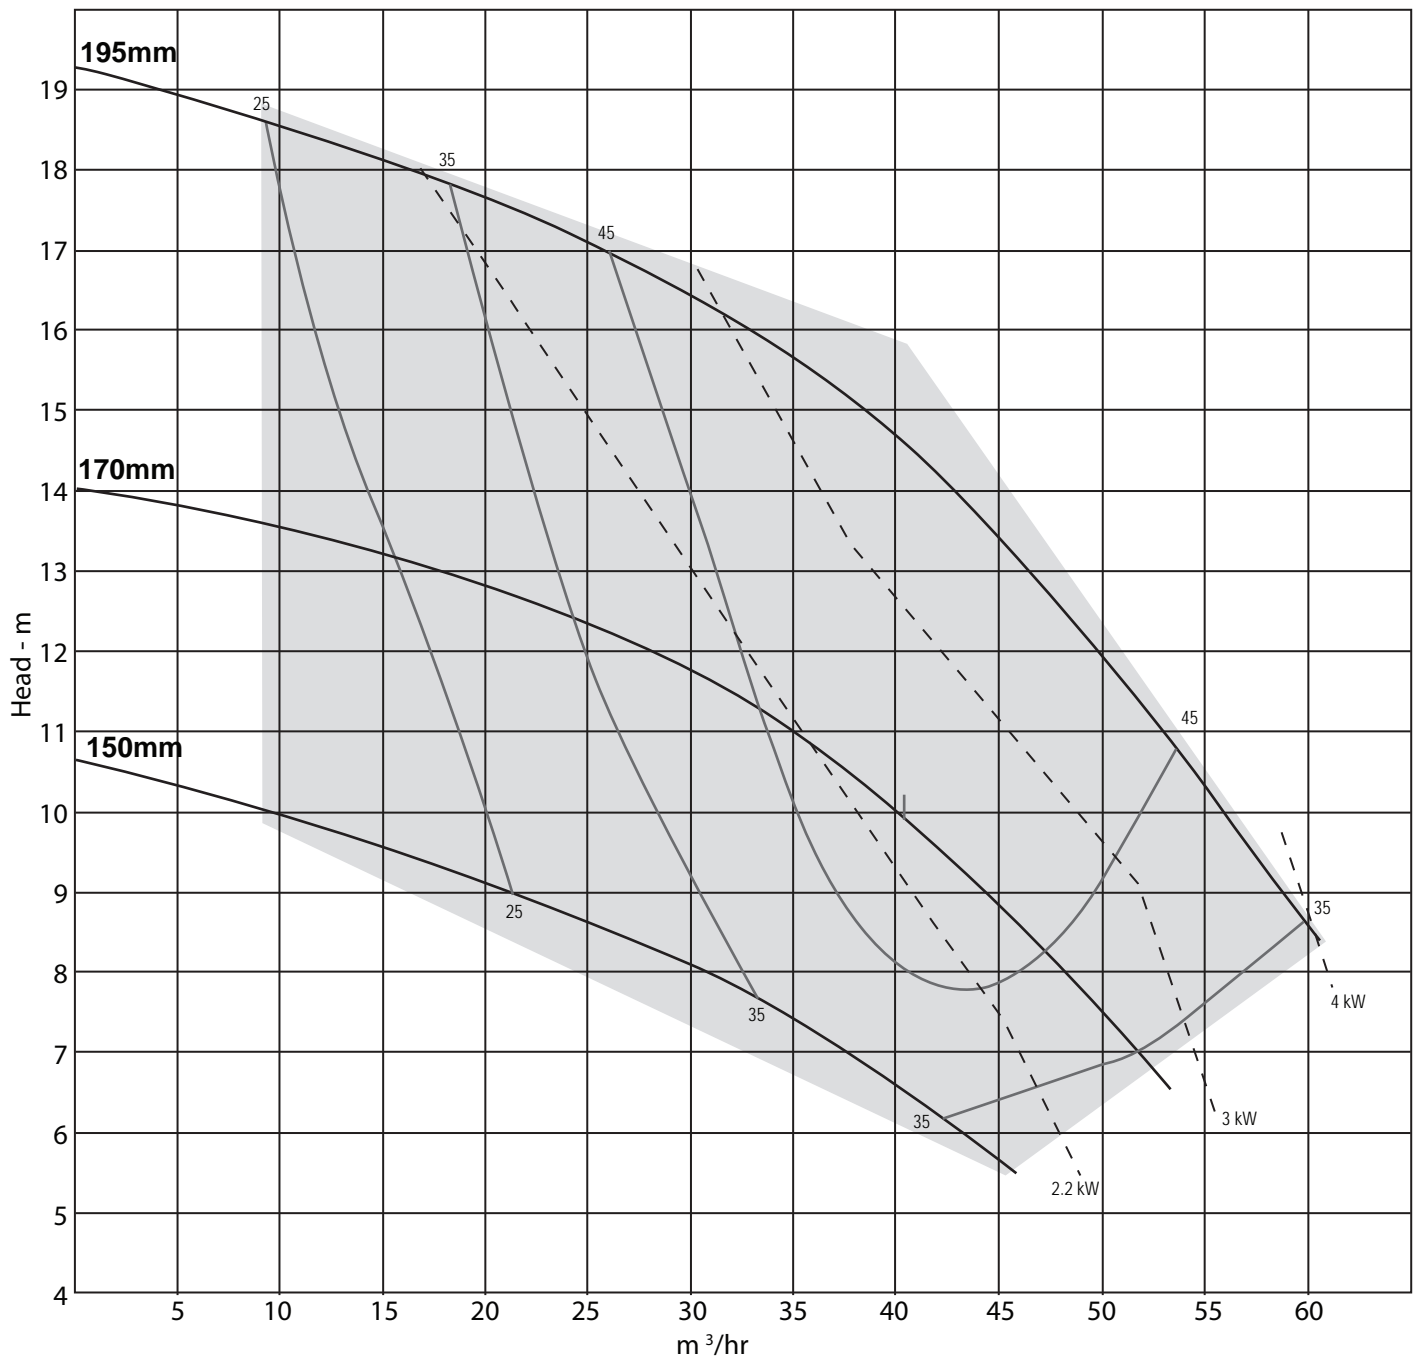

SIZE: PVDF - 60
Speed: 3550 RPM

CITADEL

Chemical Process Pumps

Shanley Pump & Equipment, Inc.
2525 S. Clearbrook Drive
Arlington Heights, IL 60005
P: (847) 439-9200
F: (847) 439-9388
www.shanleypump.com