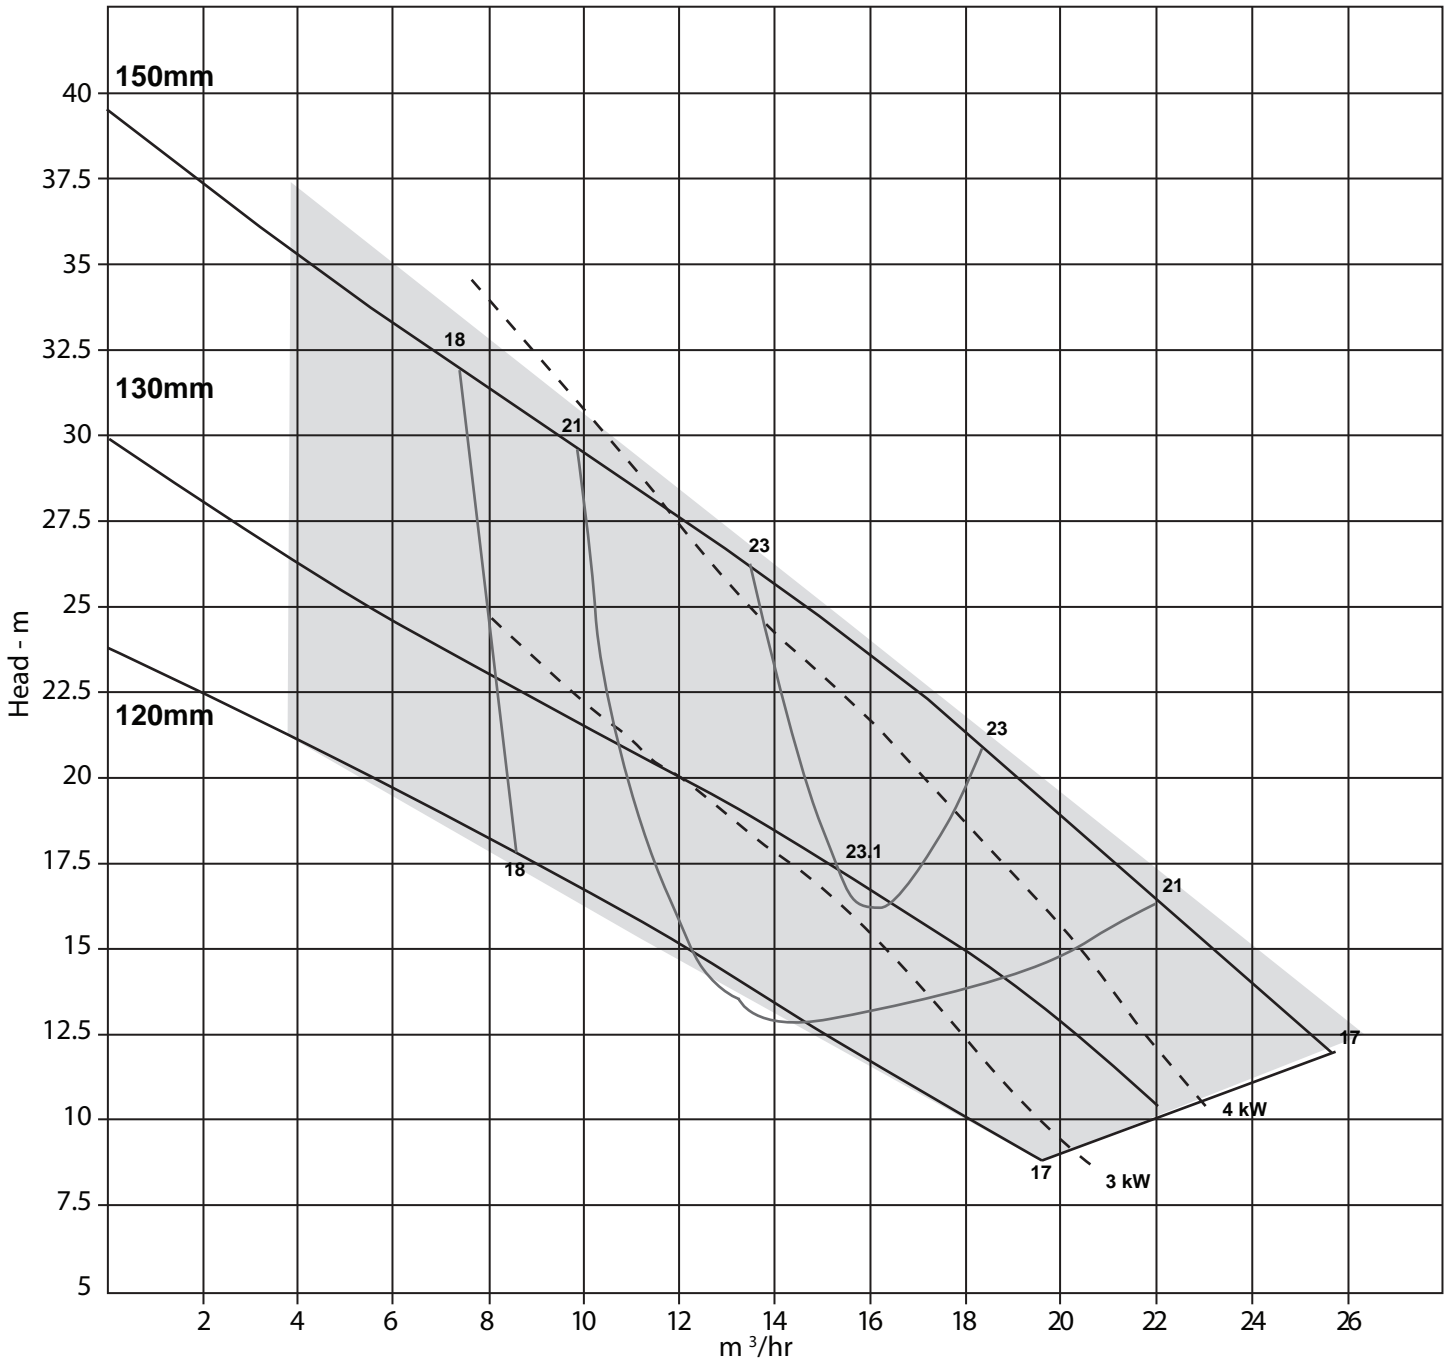

SIZE: PVDF - 20
Speed: 3550 RPM

CITADEL

Chemical Process Pumps

**Shanley Pump
 & Equipment, Inc.**
 2525 S. Clearbrook Drive
 Arlington Heights, IL 60005
 P: (847) 439-9200
 F: (847) 439-9388
www.shanleypump.com