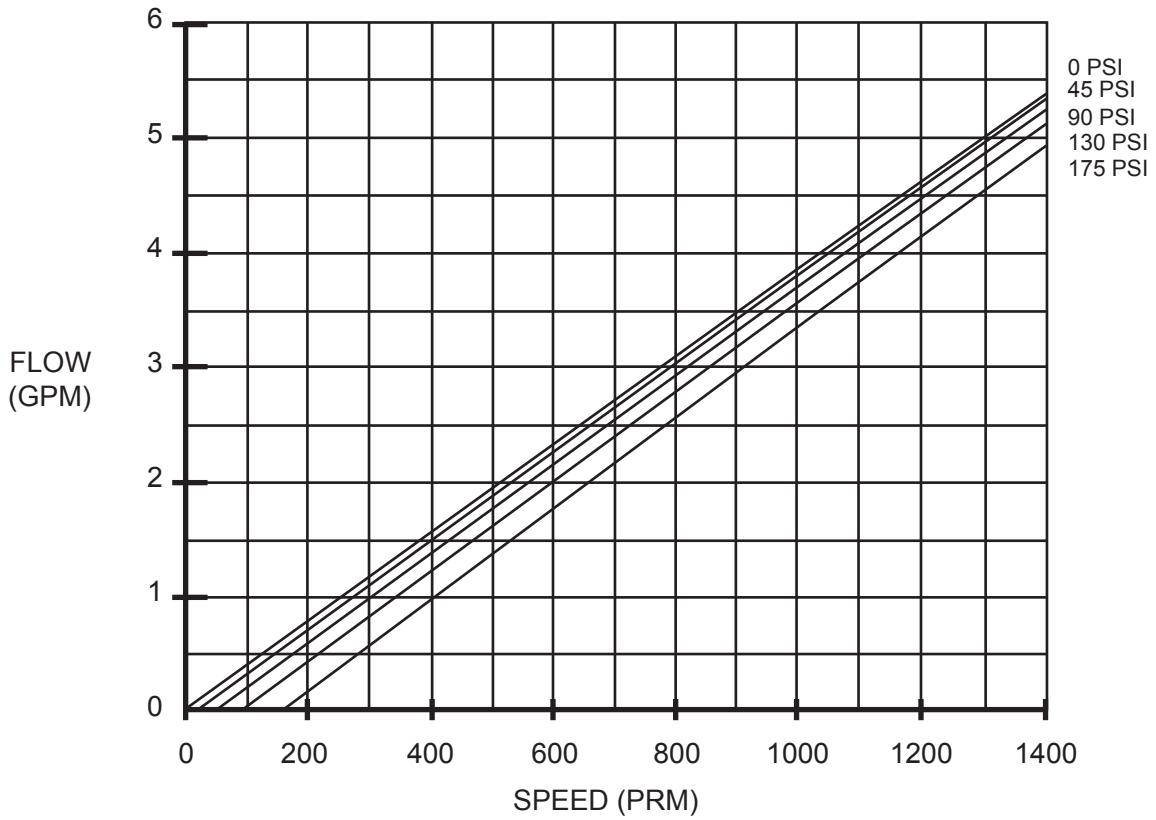

ANPL 3.2

ANPL

Progressive Cavity Pumps

Shanley Pump & Equipment, Inc.
 2525 S. Clearbrook Drive
 Arlington Heights, IL 60005
 P: (847) 439-9200
 F: (847) 439-9388
www.shanleypump.com

ANPL 6.2

ANPL

Progressive Cavity Pumps