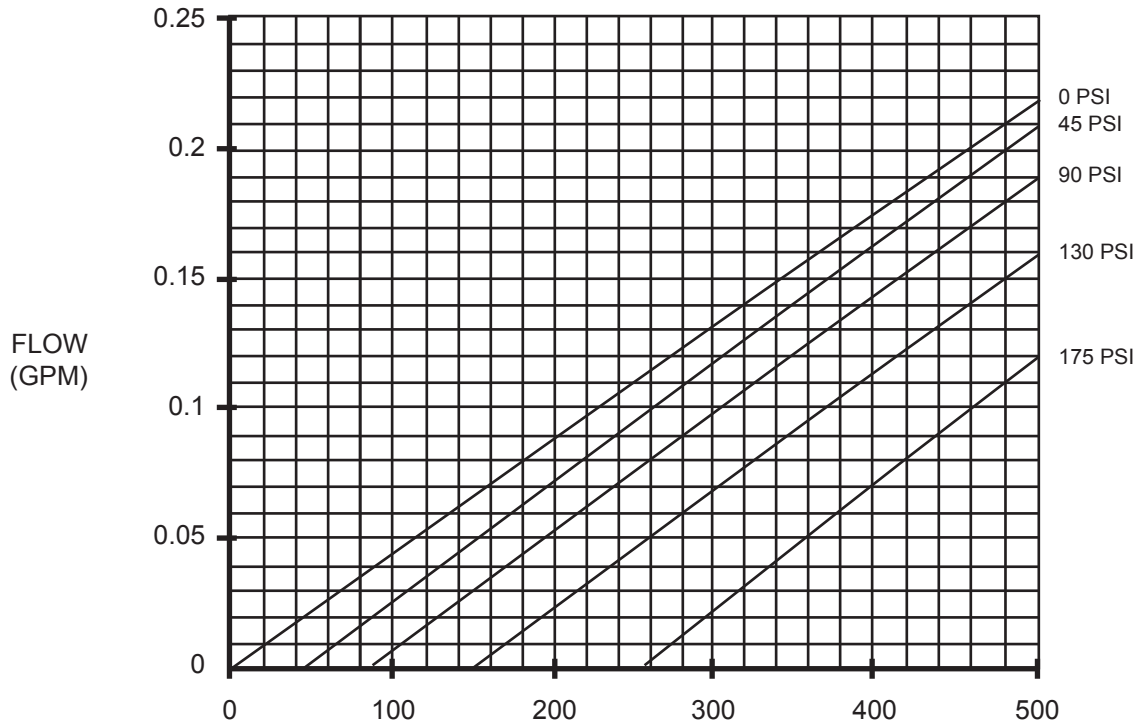

ADPL 0.4

ADPL

Progressive Cavity Pumps

Shanley Pump & Equipment, Inc.
2525 S. Clearbrook Drive
Arlington Heights, IL 60005
P: (847) 439-9200
F: (847) 439-9388
www.shanleypump.com

ADPL 0.8

ADPL

Progressive Cavity Pumps