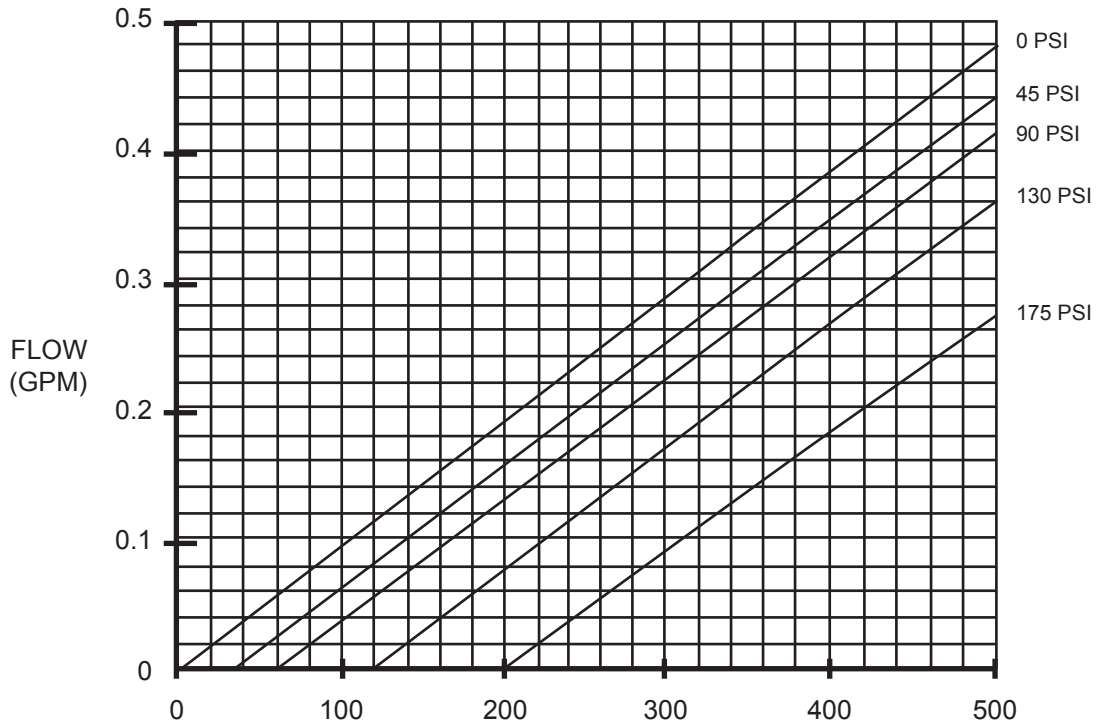

ADPL 1.5

ADPL

Progressive Cavity Pumps

Shanley Pump & Equipment, Inc.
2525 S. Clearbrook Drive
Arlington Heights, IL 60005
P: (847) 439-9200
F: (847) 439-9388
www.shanleypump.com