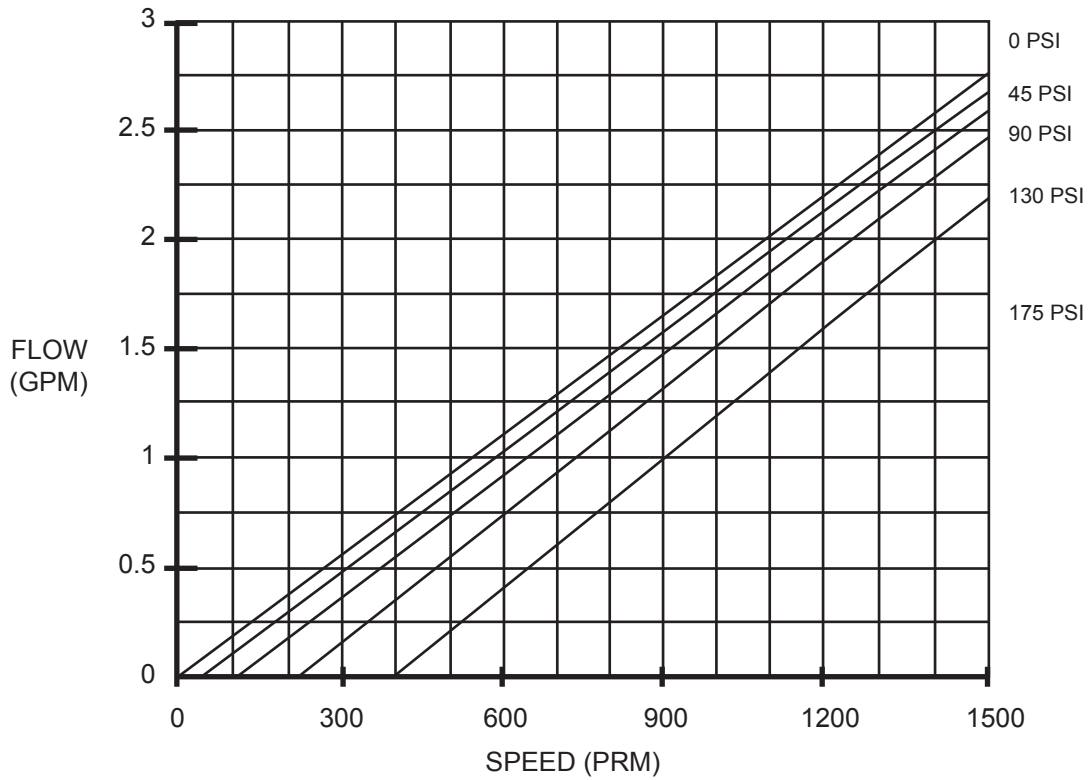

ANPL 3.2

ANPL

Progressive Cavity Pumps

Shanley Pump & Equipment, Inc.
2525 S. Clearbrook Drive
Arlington Heights, IL 60005
P: (847) 439-9200
F: (847) 439-9388
www.shanleypump.com