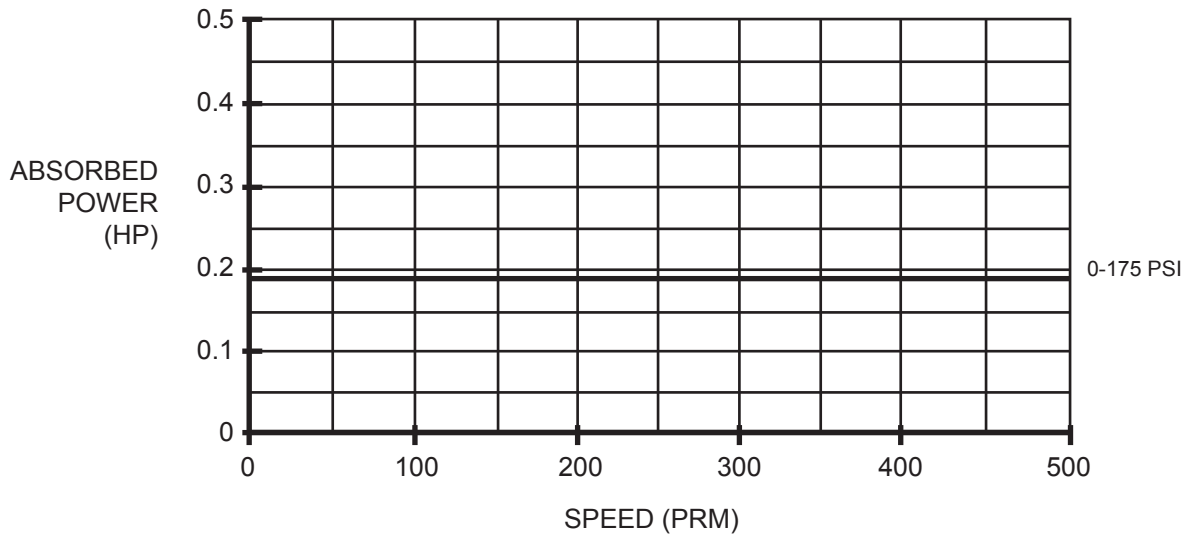

ADPL 1.5

ADPL

Progressive Cavity Pumps

Shanley Pump & Equipment, Inc.
2525 S. Clearbrook Drive
Arlington Heights, IL 60005
P: (847) 439-9200
F: (847) 439-9388
www.shanleypump.com