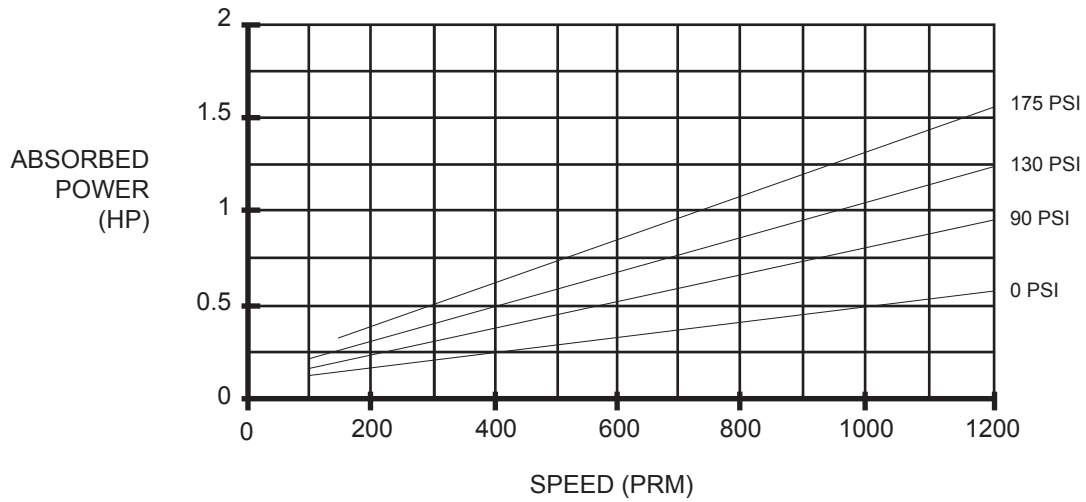

ANPL 12.2

ANPL

Progressive Cavity Pumps

Shanley Pump & Equipment, Inc.
2525 S. Clearbrook Drive
Arlington Heights, IL 60005
P: (847) 439-9200
F: (847) 439-9388
www.shanleypump.com