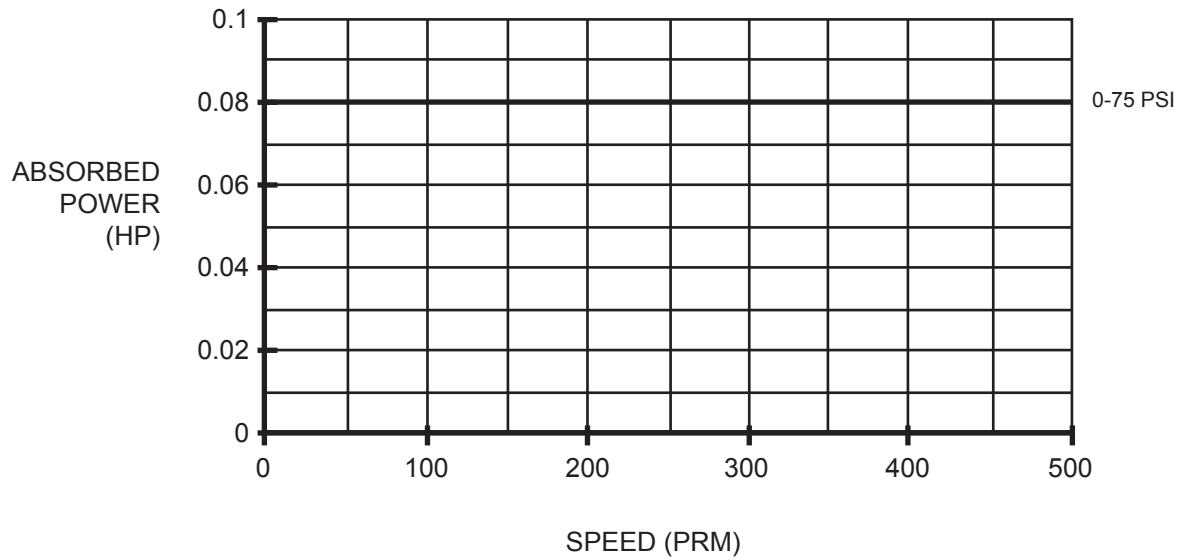

ADPL 0.4

ADPL

Progressive Cavity Pumps

Shanley Pump & Equipment, Inc.
2525 S. Clearbrook Drive
Arlington Heights, IL 60005
P: (847) 439-9200
F: (847) 439-9388
www.shanleypump.com

ADPL 0.8

ADPL

Progressive Cavity Pumps