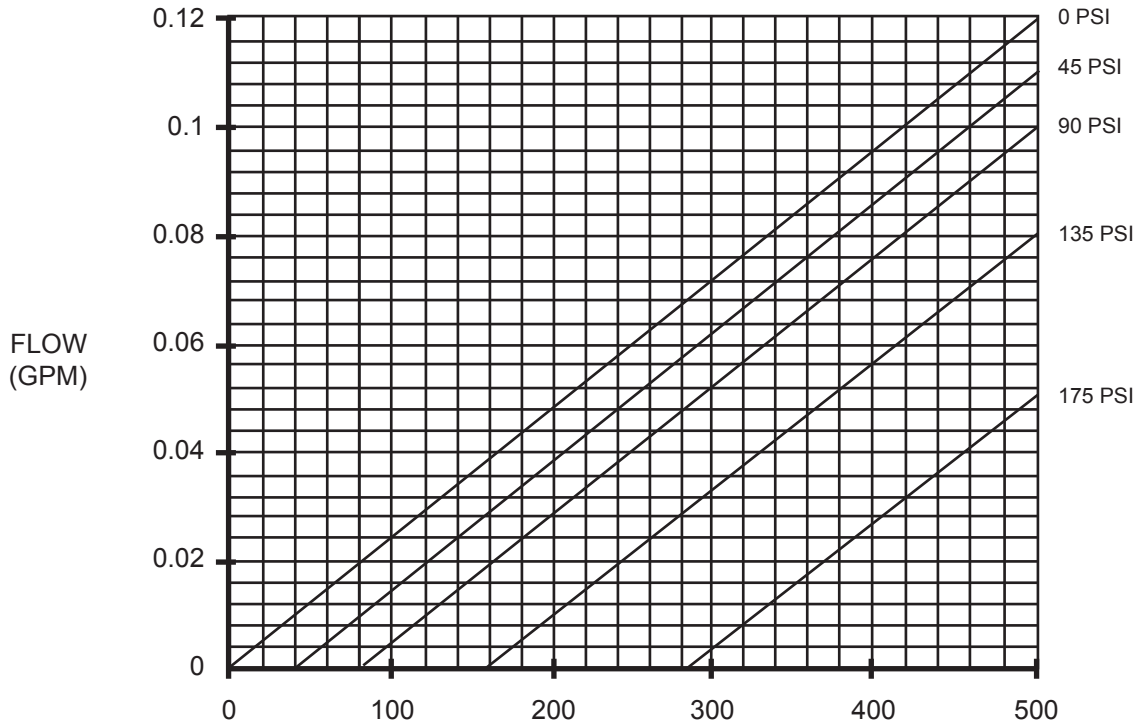

ADPL 0.4

ADPL

Progressive Cavity Pumps

Shanley Pump & Equipment, Inc.
2525 S. Clearbrook Drive
Arlington Heights, IL 60005
P: (847) 439-9200
F: (847) 439-9388
www.shanleypump.com

ADPL 0.8

ADPL

Progressive Cavity Pumps