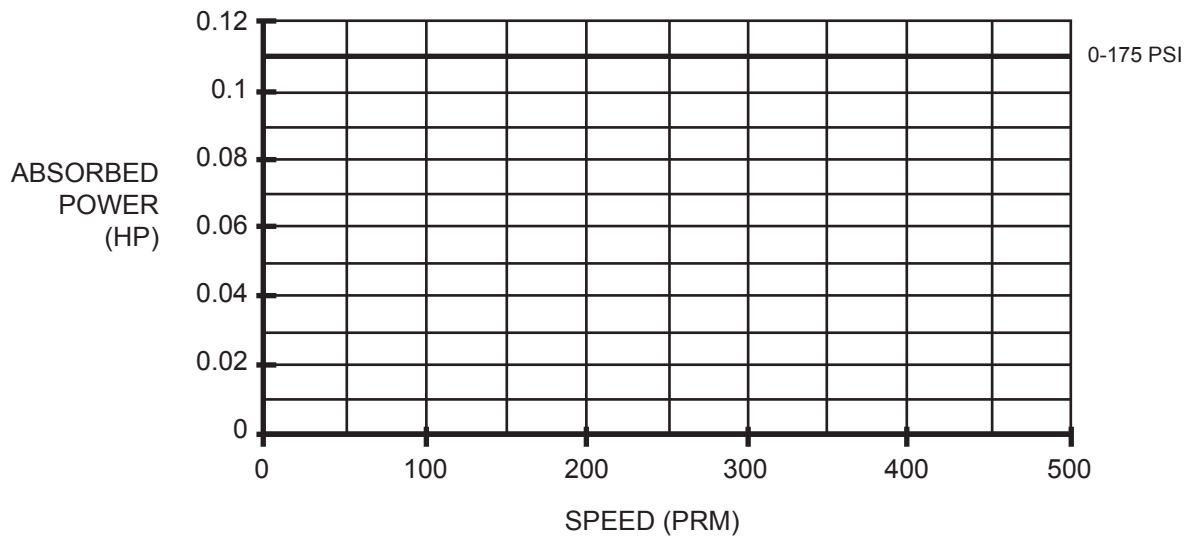

ADPL 0.4

ADPL

Progressive Cavity Pumps

Shanley Pump & Equipment, Inc.
2525 S. Clearbrook Drive
Arlington Heights, IL 60005
P: (847) 439-9200
F: (847) 439-9388
www.shanleypump.com

ADPL 0.8

ADPL

Progressive Cavity Pumps