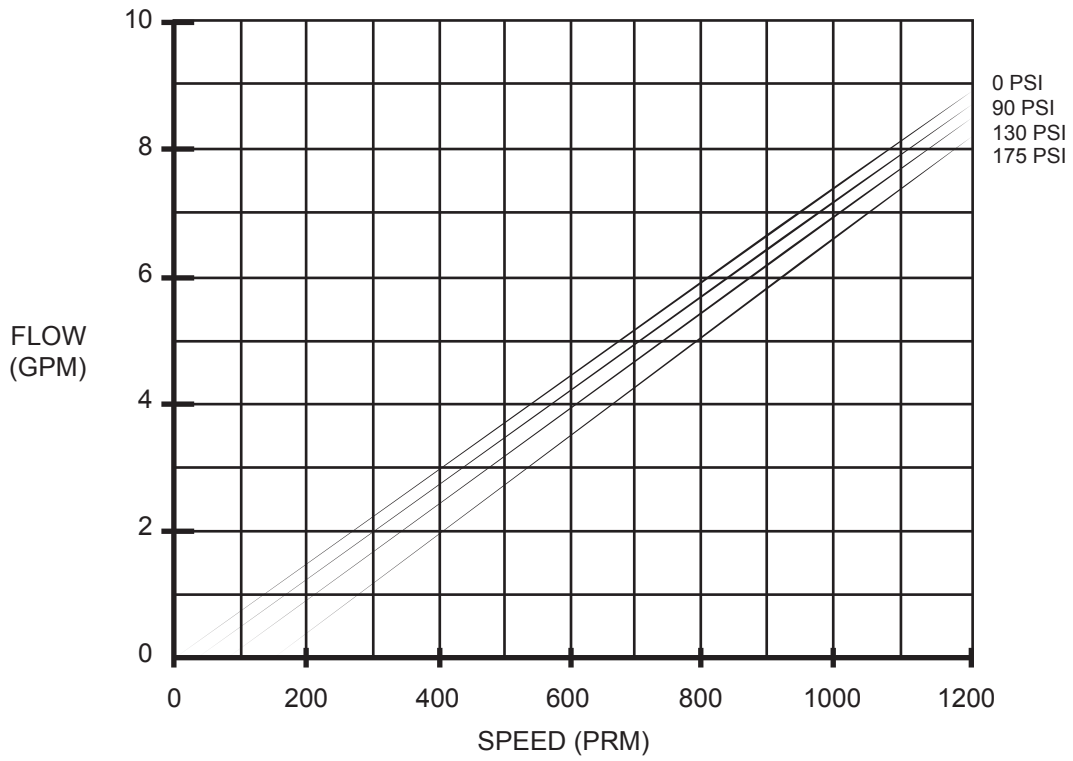

ANPL 12.2

ANPL

Progressive Cavity Pumps

Shanley Pump & Equipment, Inc.
2525 S. Clearbrook Drive
Arlington Heights, IL 60005
P: (847) 439-9200
F: (847) 439-9388
www.shanleypump.com