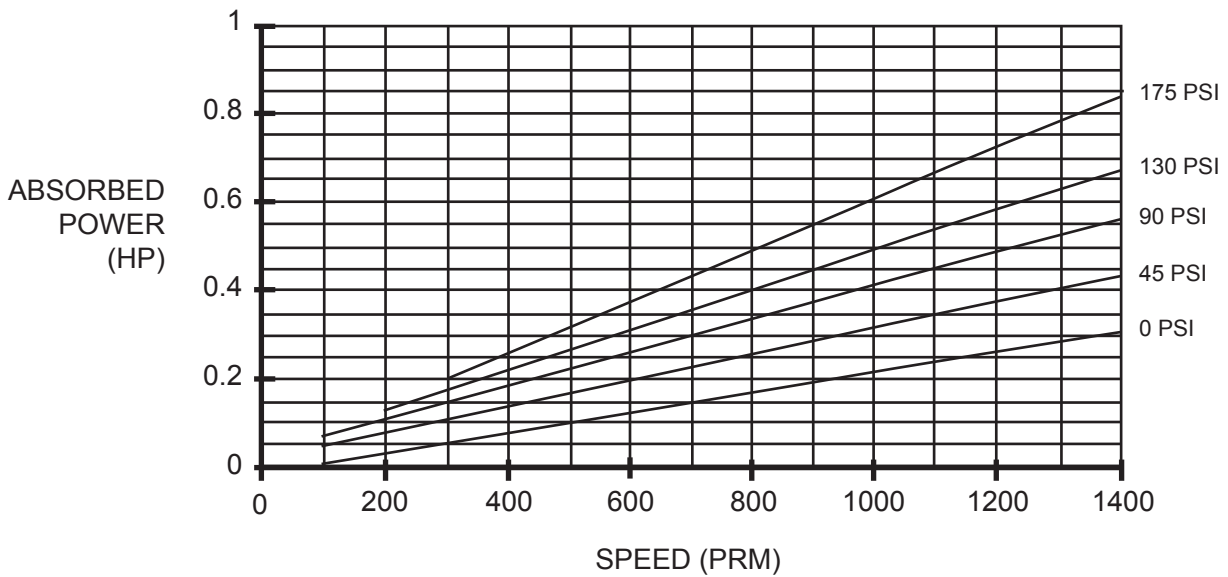

ANPL 3.2

ANPL

Progressive Cavity Pumps

Shanley Pump & Equipment, Inc.
 2525 S. Clearbrook Drive
 Arlington Heights, IL 60005
 P: (847) 439-9200
 F: (847) 439-9388
www.shanleypump.com

ANPL 6.2

ANPL

Progressive Cavity Pumps