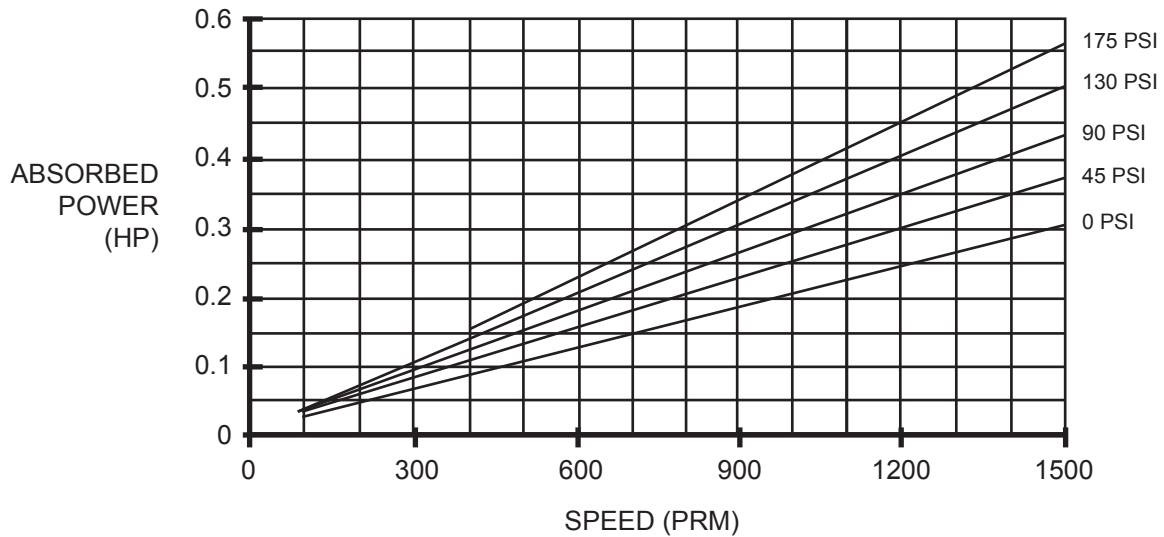

ANPL 3.2

ANPL

Progressive Cavity Pumps

Shanley Pump & Equipment, Inc.
2525 S. Clearbrook Drive
Arlington Heights, IL 60005
P: (847) 439-9200
F: (847) 439-9388
www.shanleypump.com