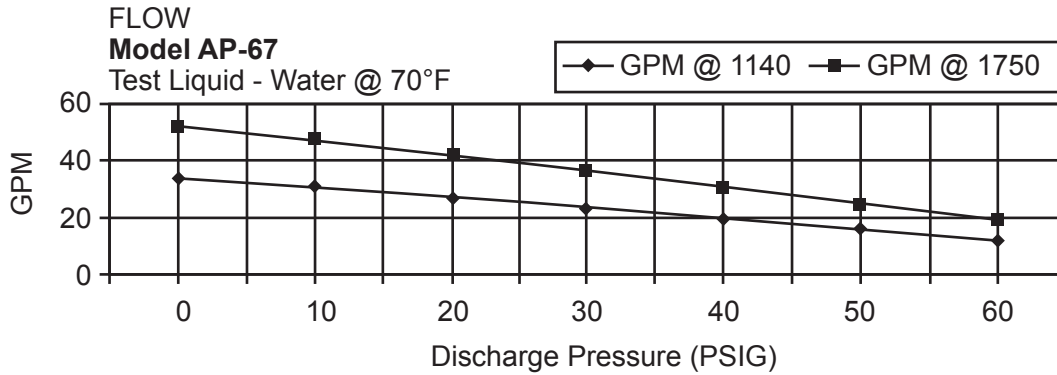

AP-56

AP-67

AMERICAN

Progressive Cavity Pumps

Shanley Pump & Equipment, Inc.
2525 S. Clearbrook Drive
Arlington Heights, IL 60005
P: (847) 439-9200
F: (847) 439-9388
www.shanleypump.com