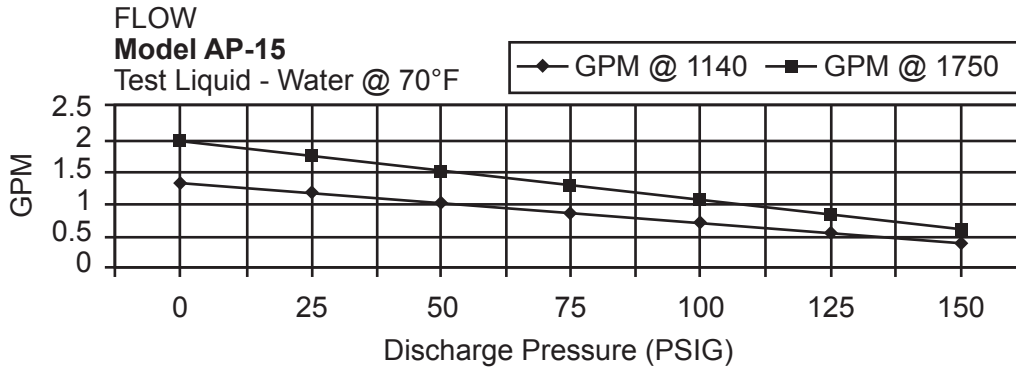

AP-15

AP-22

AMERICAN

Pogressive Cavity Pumps

Shanley Pump & Equipment, Inc.
2525 S. Clearbrook Drive
Arlington Heights, IL 60005
P: (847) 439-9200
F: (847) 439-9388
www.shanleypump.com

AP-33

AP-44

AMERICAN