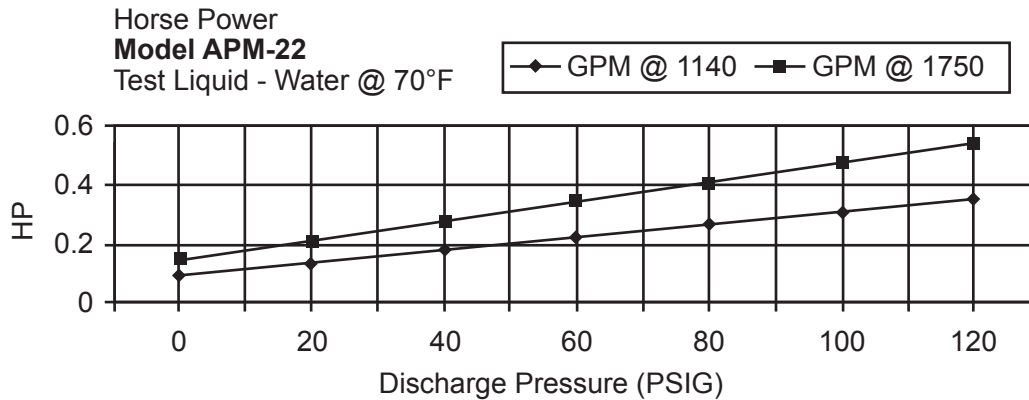

APM-15

APM-22

AMERICAN

Progressive Cavity Pumps

Shanley Pump & Equipment, Inc.
2525 S. Clearbrook Drive
Arlington Heights, IL 60005
P: (847) 439-9200
F: (847) 439-9388
www.shanleypump.com