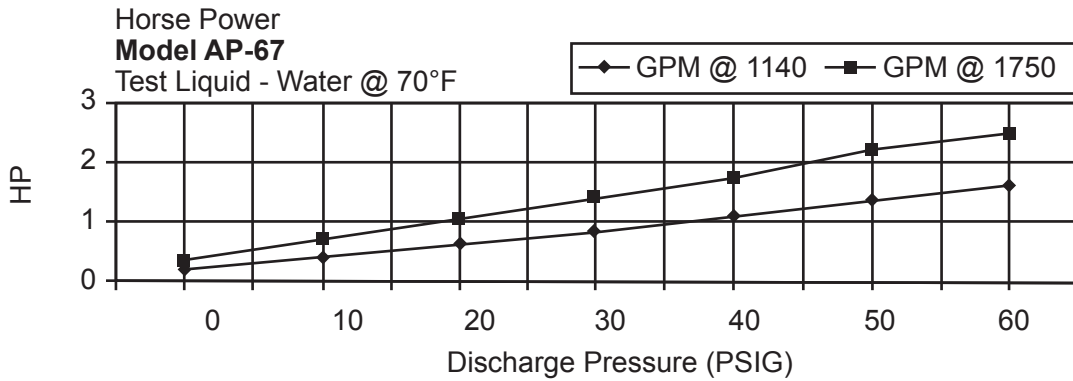

AP-56

AP-67

AMERICAN

Progressive Cavity Pumps

Shanley Pump & Equipment, Inc.
2525 S. Clearbrook Drive
Arlington Heights, IL 60005
P: (847) 439-9200
F: (847) 439-9388
www.shanleypump.com