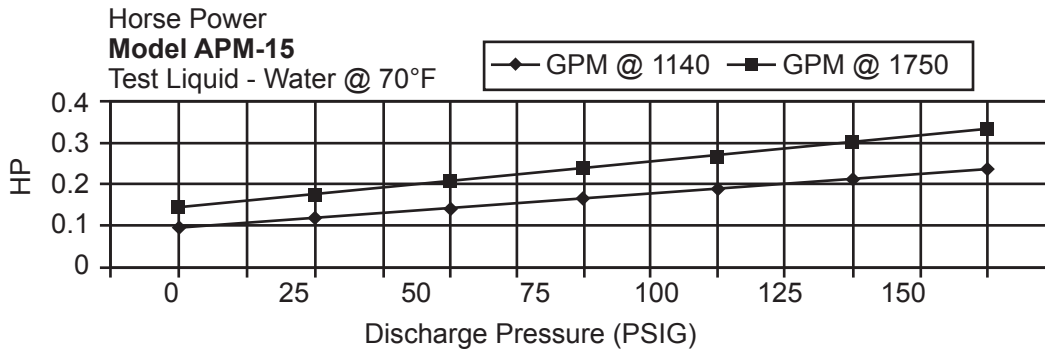

Shanley Pump & Equipment, Inc.
2525 S. Clearbrook Drive
Arlington Heights, IL 60005
P: (847) 439-9200
F: (847) 439-9388
www.shanleypump.com

APM-15

APM-22

AMERICAN

Progressive Cavity Pumps

Shanley Pump & Equipment, Inc.
 2525 S. Clearbrook Drive
 Arlington Heights, IL 60005
 P: (847) 439-9200
 F: (847) 439-9388
www.shanleypump.com