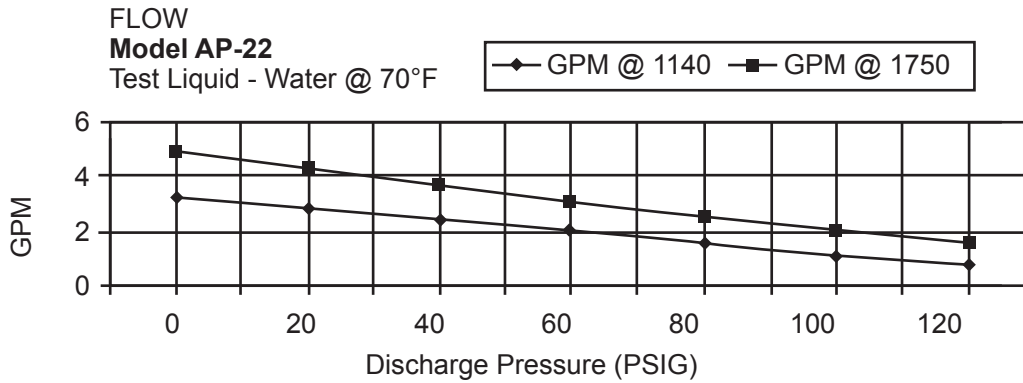

AP-15

AP-22

AMERICAN

Pogressive Cavity Pumps

Shanley Pump & Equipment, Inc.
2525 S. Clearbrook Drive
Arlington Heights, IL 60005
P: (847) 439-9200
F: (847) 439-9388
www.shanleypump.com

AP-33

AP-44

AMERICAN