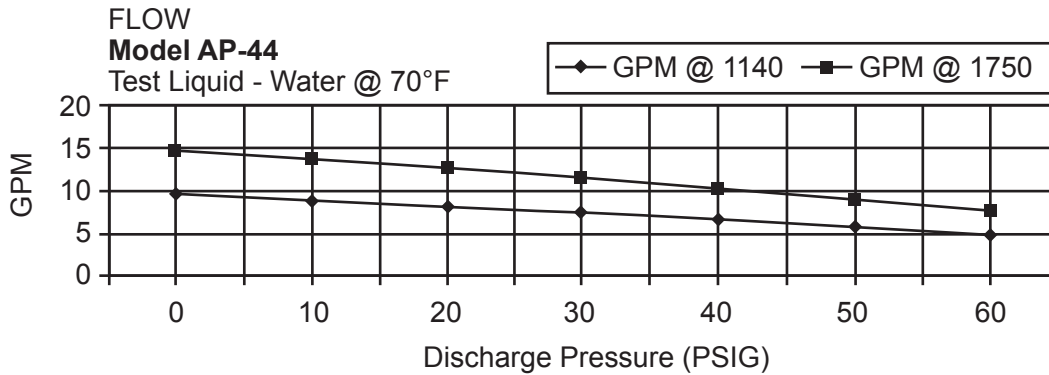

AP-15

AP-22

AMERICAN

Pogressive Cavity Pumps

Shanley Pump & Equipment, Inc.
2525 S. Clearbrook Drive
Arlington Heights, IL 60005
P: (847) 439-9200
F: (847) 439-9388
www.shanleypump.com

AP-33

AP-44

AMERICAN