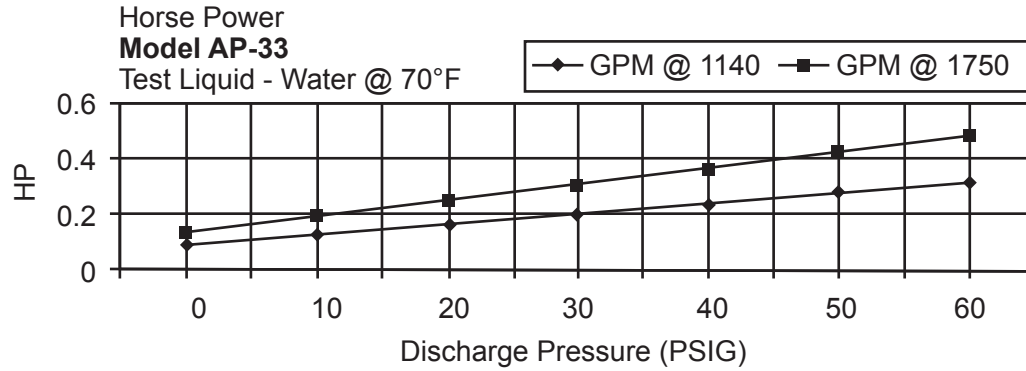

AP-15

AP-22

AMERICAN

Pogressive Cavity Pumps

Shanley Pump & Equipment, Inc.
2525 S. Clearbrook Drive
Arlington Heights, IL 60005
P: (847) 439-9200
F: (847) 439-9388
www.shanleypump.com

AP-33

AP-44

AMERICAN