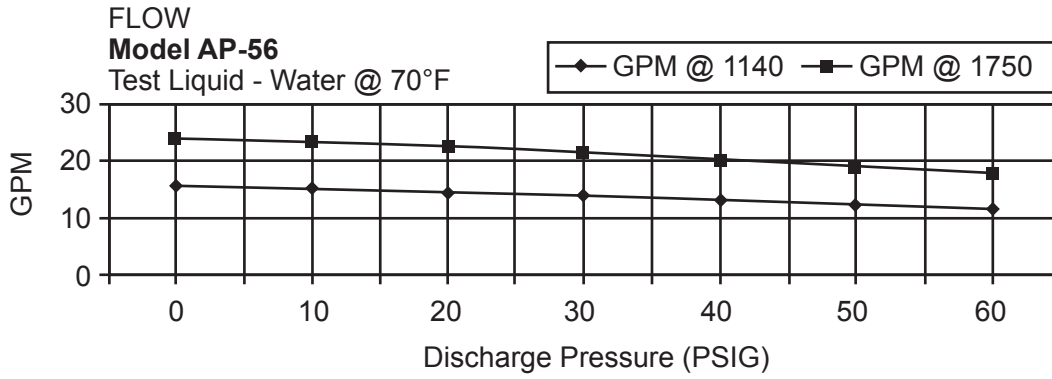

AP-56

AP-67

AMERICAN

Progressive Cavity Pumps

Shanley Pump & Equipment, Inc.
2525 S. Clearbrook Drive
Arlington Heights, IL 60005
P: (847) 439-9200
F: (847) 439-9388
www.shanleypump.com