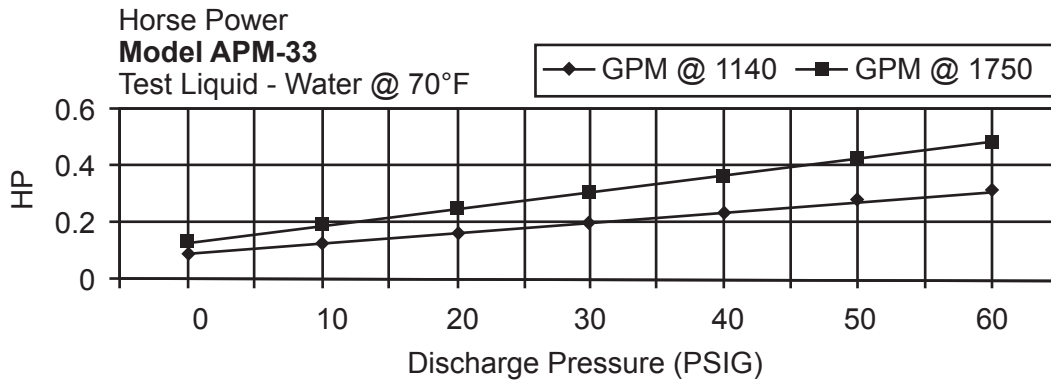

APM-33

APM-44

AMERICAN

Progressive Cavity Pumps

**Shanley Pump
& Equipment, Inc.**
2525 S. Clearbrook Drive
Arlington Heights, IL 60005
P: (847) 439-9200
F: (847) 439-9388
www.shanleypump.com