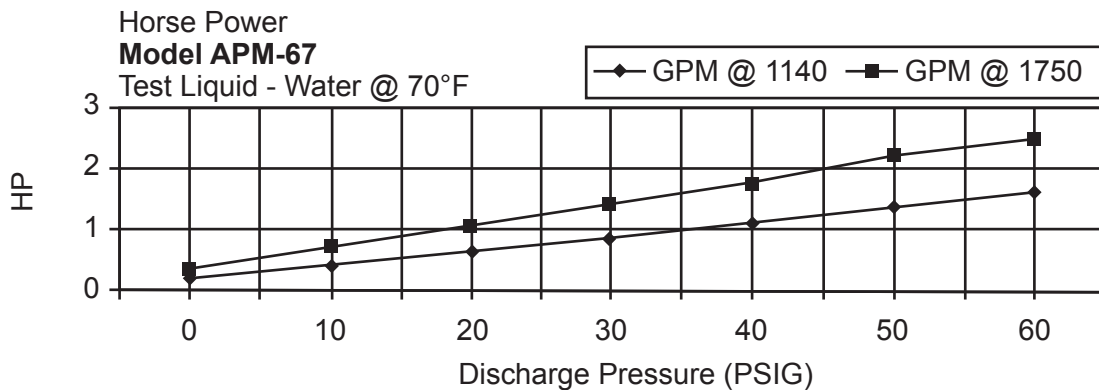

APM-33

APM-44

AMERICAN

Progressive Cavity Pumps

**Shanley Pump
 & Equipment, Inc.**
 2525 S. Clearbrook Drive
 Arlington Heights, IL 60005
 P: (847) 439-9200
 F: (847) 439-9388
www.shanleypump.com

APM-56

APM-67