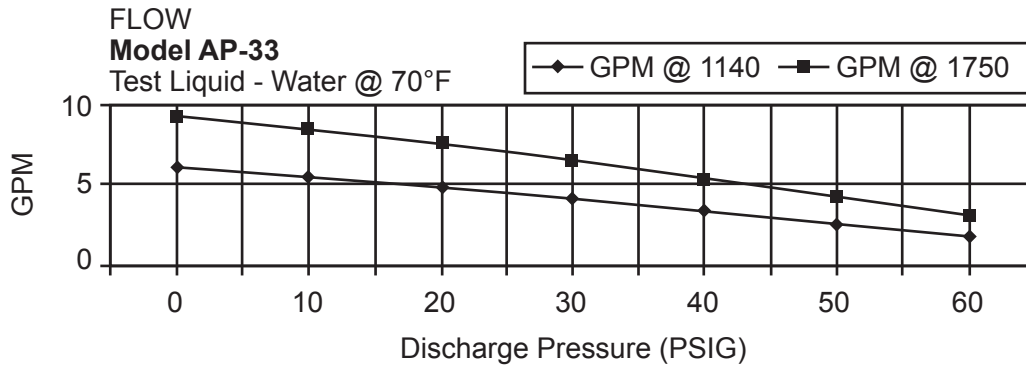

AP-15

AP-22

AMERICAN

Pogressive Cavity Pumps

Shanley Pump & Equipment, Inc.
2525 S. Clearbrook Drive
Arlington Heights, IL 60005
P: (847) 439-9200
F: (847) 439-9388
www.shanleypump.com

AP-33

AP-44

AMERICAN