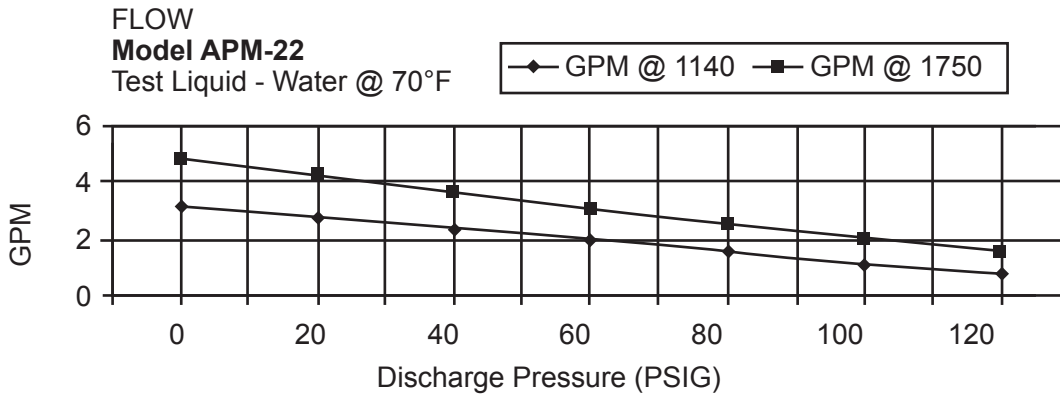

Shanley Pump & Equipment, Inc.
2525 S. Clearbrook Drive
Arlington Heights, IL 60005
P: (847) 439-9200
F: (847) 439-9388
www.shanleypump.com

APM-15

APM-22

AMERICAN

Progressive Cavity Pumps

Shanley Pump & Equipment, Inc.
 2525 S. Clearbrook Drive
 Arlington Heights, IL 60005
 P: (847) 439-9200
 F: (847) 439-9388
www.shanleypump.com