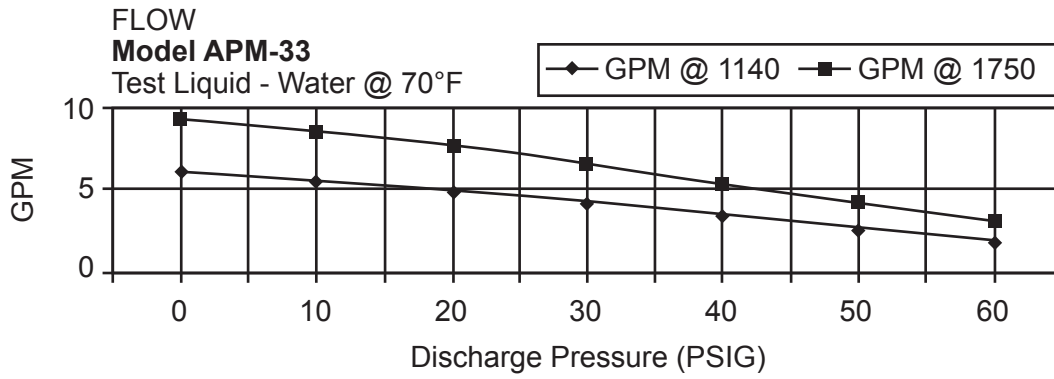

APM-33

APM-44

AMERICAN

Progressive Cavity Pumps

**Shanley Pump
& Equipment, Inc.**
2525 S. Clearbrook Drive
Arlington Heights, IL 60005
P: (847) 439-9200
F: (847) 439-9388
www.shanleypump.com