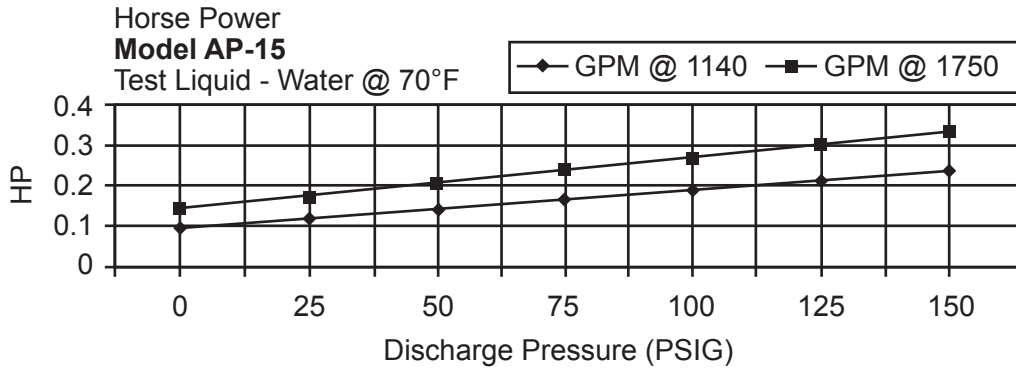

AP-15

AP-22

AMERICAN

Pogressive Cavity Pumps

Shanley Pump & Equipment, Inc.
2525 S. Clearbrook Drive
Arlington Heights, IL 60005
P: (847) 439-9200
F: (847) 439-9388
www.shanleypump.com

AP-33

AP-44

AMERICAN