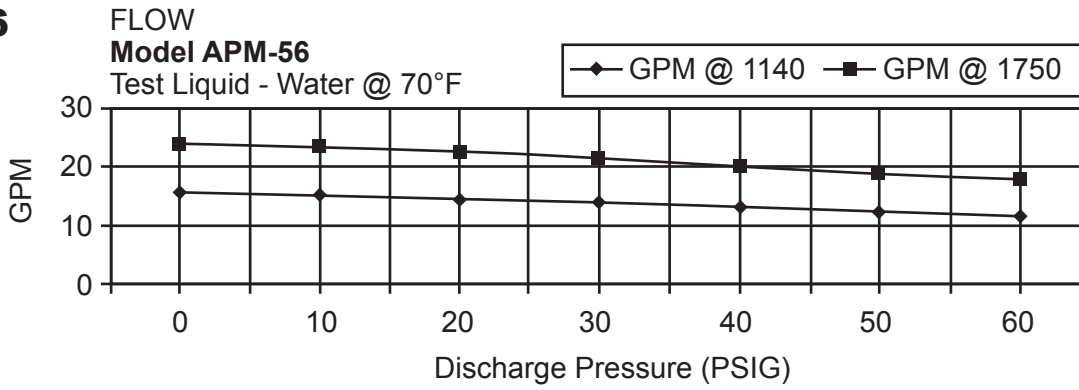

APM-33

APM-44

AMERICAN

Progressive Cavity Pumps

**Shanley Pump
 & Equipment, Inc.**
 2525 S. Clearbrook Drive
 Arlington Heights, IL 60005
 P: (847) 439-9200
 F: (847) 439-9388
www.shanleypump.com

APM-56

APM-67