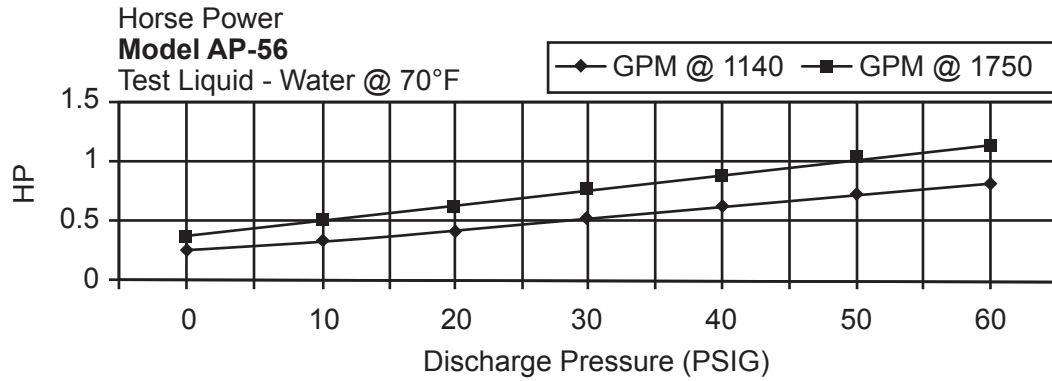

AP-56

AP-67

AMERICAN

Progressive Cavity Pumps

Shanley Pump & Equipment, Inc.
2525 S. Clearbrook Drive
Arlington Heights, IL 60005
P: (847) 439-9200
F: (847) 439-9388
www.shanleypump.com