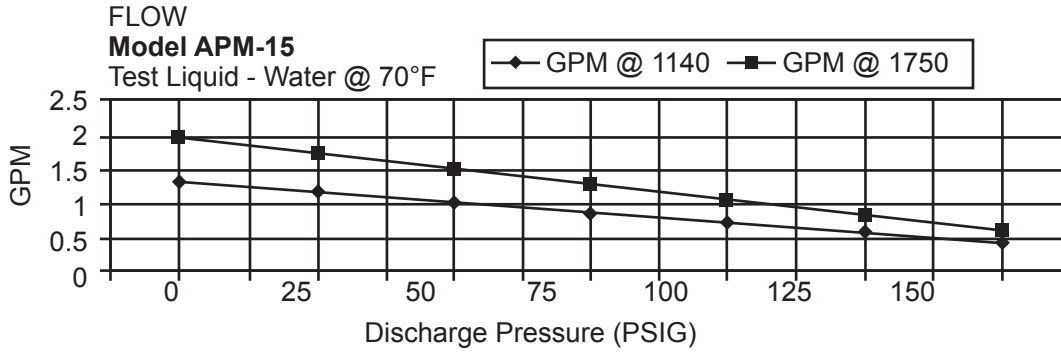

Shanley Pump & Equipment, Inc.
2525 S. Clearbrook Drive
Arlington Heights, IL 60005
P: (847) 439-9200
F: (847) 439-9388
www.shanleypump.com

APM-15

APM-22

AMERICAN

Progressive Cavity Pumps

Shanley Pump & Equipment, Inc.
 2525 S. Clearbrook Drive
 Arlington Heights, IL 60005
 P: (847) 439-9200
 F: (847) 439-9388
www.shanleypump.com