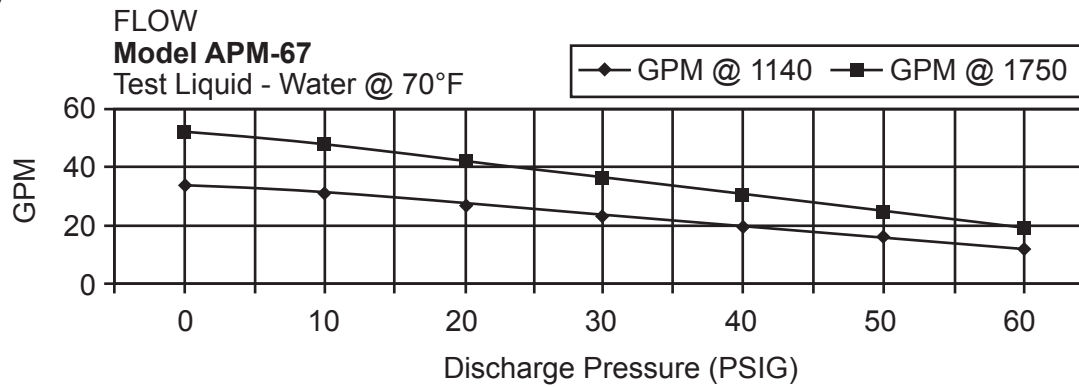

APM-33

APM-44

AMERICAN

Progressive Cavity Pumps

**Shanley Pump
 & Equipment, Inc.**
 2525 S. Clearbrook Drive
 Arlington Heights, IL 60005
 P: (847) 439-9200
 F: (847) 439-9388
www.shanleypump.com

APM-56

APM-67