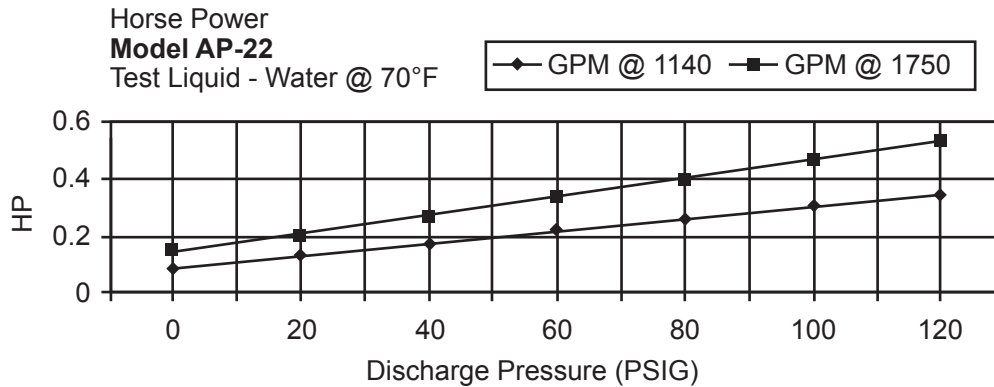

AP-15

AP-22

AMERICAN

Pogressive Cavity Pumps

Shanley Pump & Equipment, Inc.
2525 S. Clearbrook Drive
Arlington Heights, IL 60005
P: (847) 439-9200
F: (847) 439-9388
www.shanleypump.com

AP-33

AP-44

AMERICAN