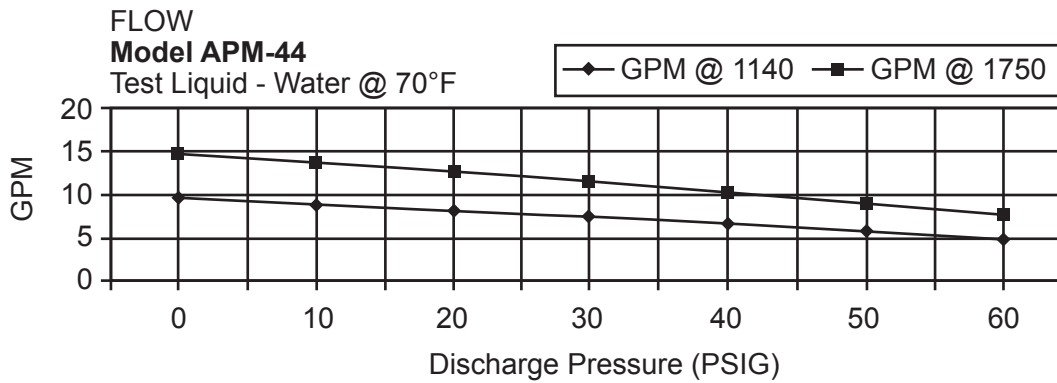

APM-33

APM-44

AMERICAN

Progressive Cavity Pumps

**Shanley Pump
& Equipment, Inc.**
2525 S. Clearbrook Drive
Arlington Heights, IL 60005
P: (847) 439-9200
F: (847) 439-9388
www.shanleypump.com