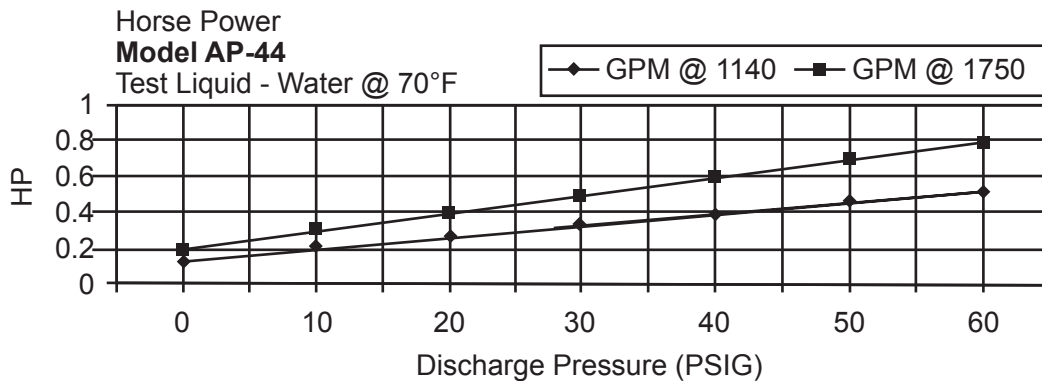

AP-15

AP-22

AMERICAN

Pogressive Cavity Pumps

Shanley Pump & Equipment, Inc.
2525 S. Clearbrook Drive
Arlington Heights, IL 60005
P: (847) 439-9200
F: (847) 439-9388
www.shanleypump.com

AP-33

AP-44

AMERICAN