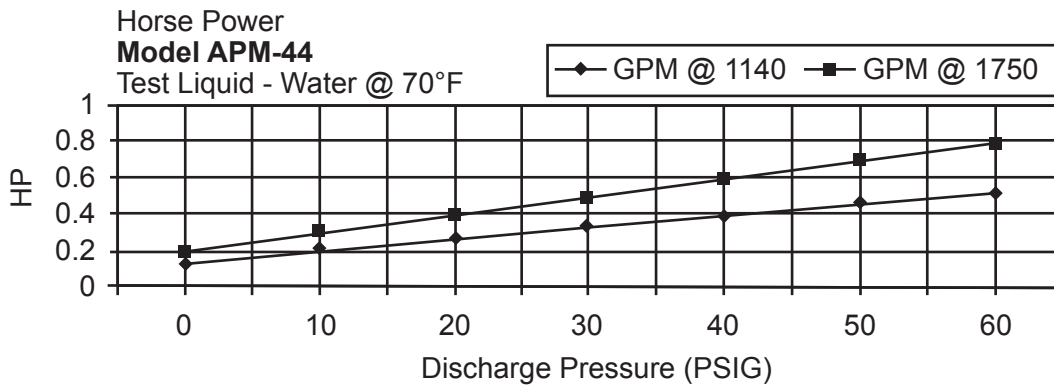

APM-33

APM-44

AMERICAN

Progressive Cavity Pumps

**Shanley Pump
& Equipment, Inc.**
2525 S. Clearbrook Drive
Arlington Heights, IL 60005
P: (847) 439-9200
F: (847) 439-9388
www.shanleypump.com