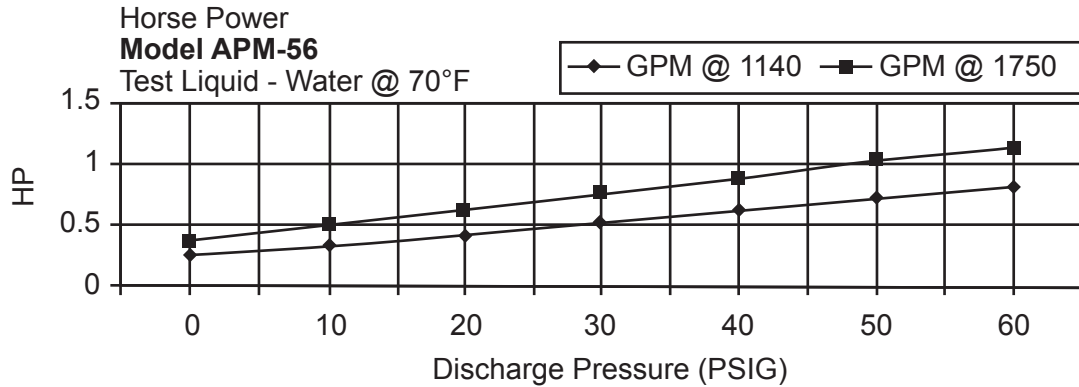

APM-33

APM-44

AMERICAN

Progressive Cavity Pumps

**Shanley Pump
 & Equipment, Inc.**
 2525 S. Clearbrook Drive
 Arlington Heights, IL 60005
 P: (847) 439-9200
 F: (847) 439-9388
www.shanleypump.com

APM-56

APM-67