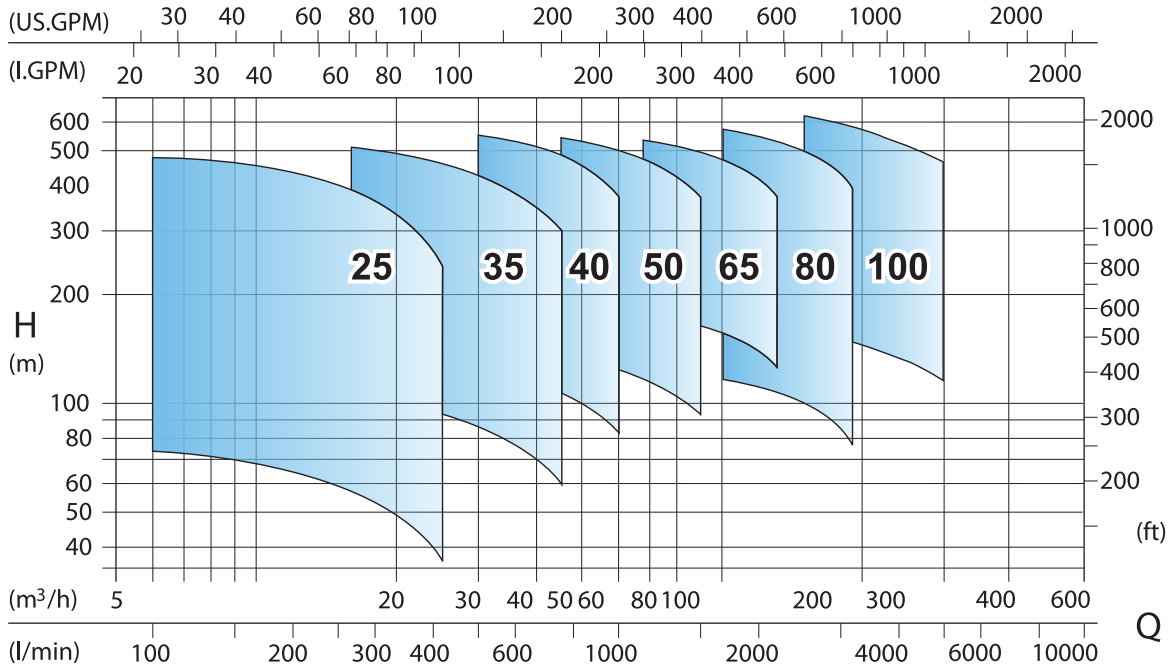

2,900 RPM Performance Curve

3,500 RPM Performance Curve

MIKH

High-Pressure Centrifugal Pumps

Shanley Pump & Equipment, Inc.
 2525 S. Clearbrook Drive
 Arlington Heights, IL 60005
 P: (847) 439-9200
 F: (847) 439-9388
www.shanleypump.com