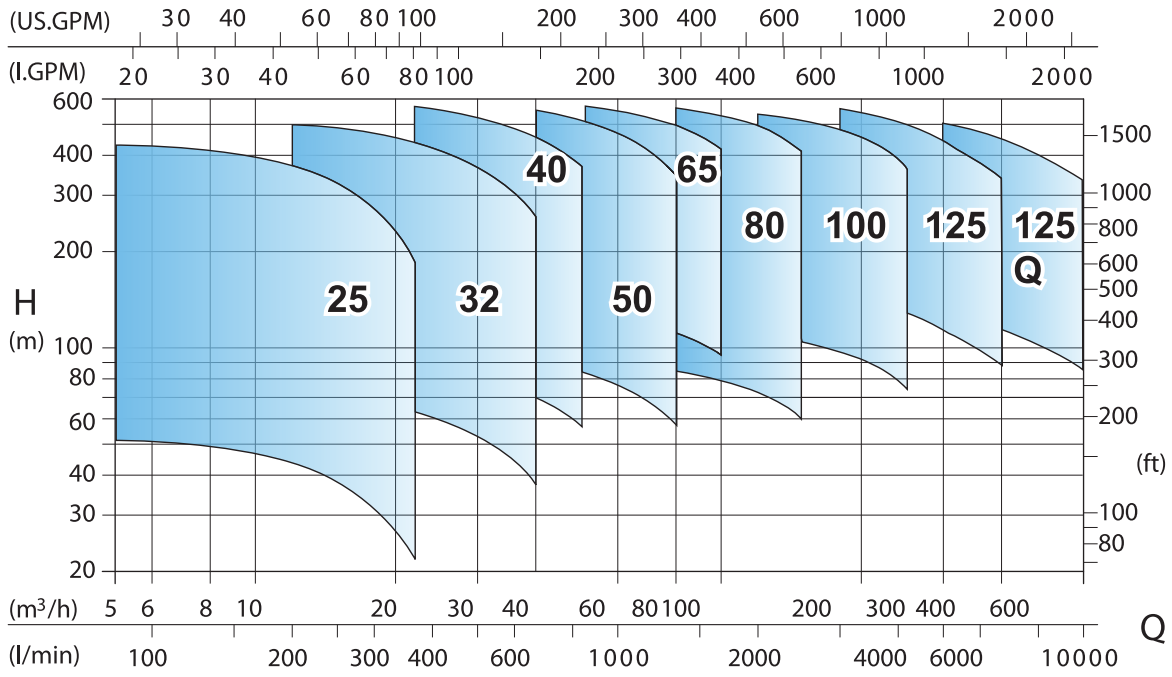

2,900 RPM Performance Curve

3,500 RPM Performance Curve

MIKH

High-Pressure Centrifugal Pumps

Shanley Pump & Equipment, Inc.
 2525 S. Clearbrook Drive
 Arlington Heights, IL 60005
 P: (847) 439-9200
 F: (847) 439-9388
www.shanleypump.com